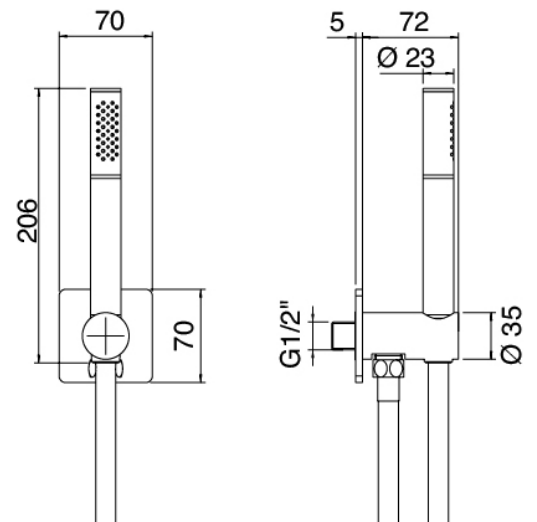

Modern - Shower arm with shower head and hand shower

Codice kit: 3600 DDI-110

Shower arm with shower head, hand shower and built-in mixer – 2 exits

Componenti

Stand alone hand shower

Cod: 31000414A00

Shower set

Single-lever mixer

Cod: 3600A401A00

Concealed shower mixer with diverter - external part

Concealed part

Cod: 2900A401A00

Concealed shower mixer with diverter - concealed part

Shower head

Cod: 3600SO04A00