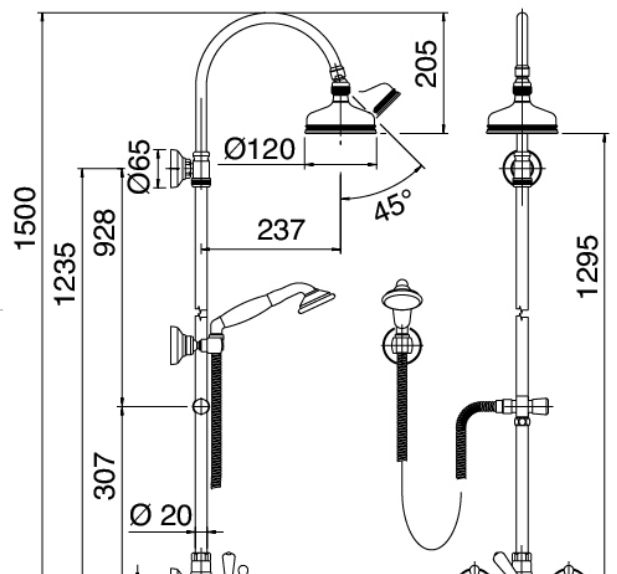

### Classic - External bathtub/shower

Codice kit: 2002 WDP-130

Traditional external bathtub/shower with pole – 3 exits

### Tap set with spout

Cod: 20020619A00

Wall mtd bathtub and shower

## Shower head

---

Cod: 2900SO01A00

Shower outlet