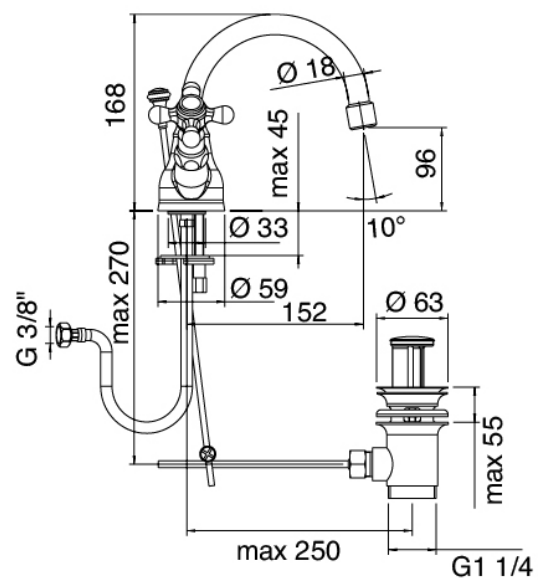

Classic - Traditional tap bidet

Codice kit: 2002 RBX-080

Traditional bidet tap fittings with revolving spout with drain

Componenti

Single-hole mixer

Cod: 20023201A00

Bidet set w/revolv. spout

Finiture disponibili: