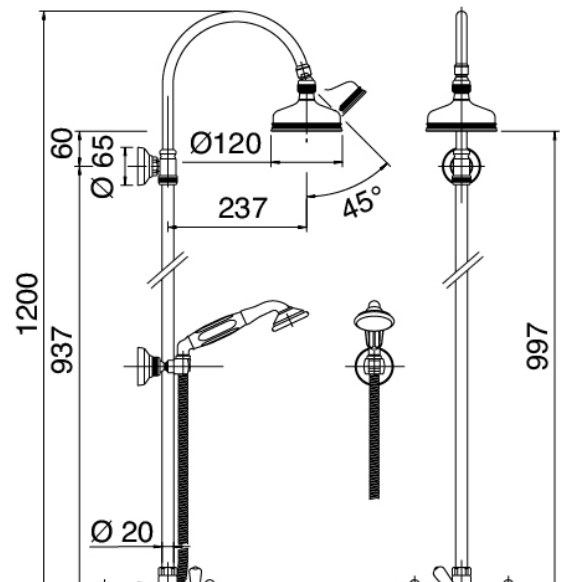

Classic - External shower set

Codice kit: 2002 SDP-180

Traditional external shower with pole – 2 exits

Componenti

Tap set with spout

Cod: 2002N610A00

Wall mtd shower set w/flexible pipe and hand shower

Shower head

Cod: 2900SO01A00

Shower outlet

Finiture disponibili:

finiture speciali su richiesta salvo quantitativi minimi di ordine garantiti

cromo

CRCR

brunito

BRBR