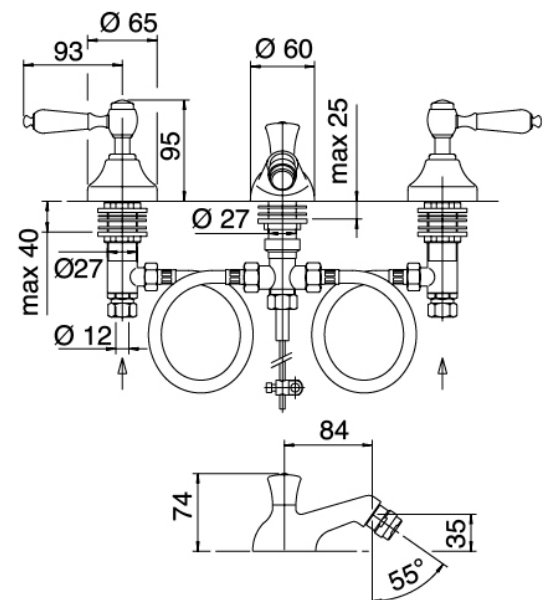

Classic - Traditional tap bidet

Codice kit: 2003 BBX-060

Traditional bidet 3 hole taps with drain

Componenti

Tap set

Cod: 20030203A00

Three-hole bidet set

Finiture disponibili: