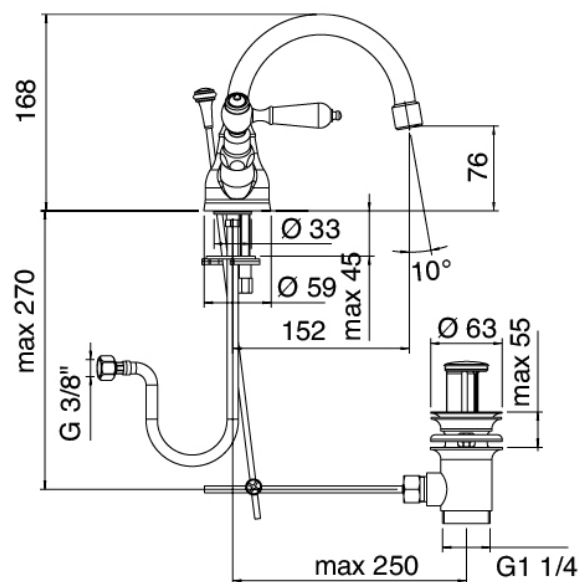

### Classic - Traditional tap bidet

Codice kit: 2003 RBX-080

Traditional bidet tap fittings with revolving spout with drain

### Single-hole mixer

Cod: 20033201A00

Bidet set w/revolv. spout