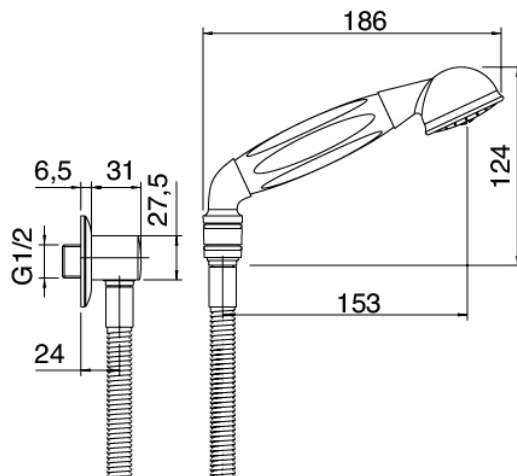

### Sliding bar

---

Cod: 2000A414A00

Sliding bar for hand shower

### Hand shower

Cod: 2000Q417A00

Handshower set with water-outlet for sliding bar