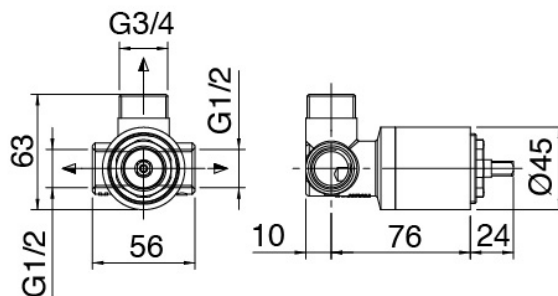

Concealed part

Cod: 2900A402A00

Concealed shower mixer - concealed part

Finiture disponibili:

finiture speciali su richiesta salvo quantitativi minimi di ordine garantiti

cromo

CRCR