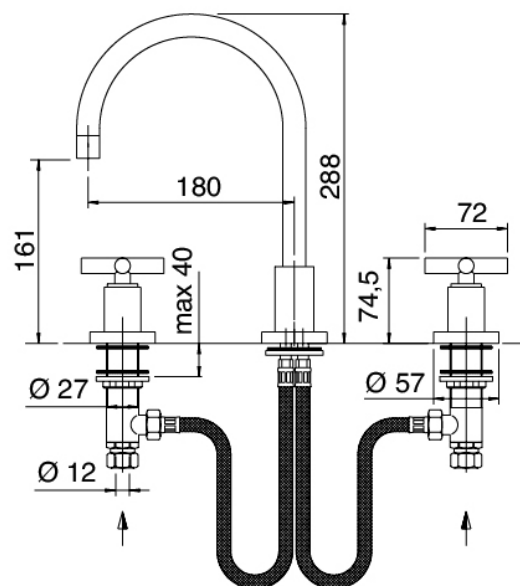

### Modern - Traditional washbasin tap

Codice kit: 4701 BLX-020

Traditional washbasin faucet 3 holes with revolving spout with drain

### Tap set

Cod: 47010102AL0

Washbasin set with round revolving spout