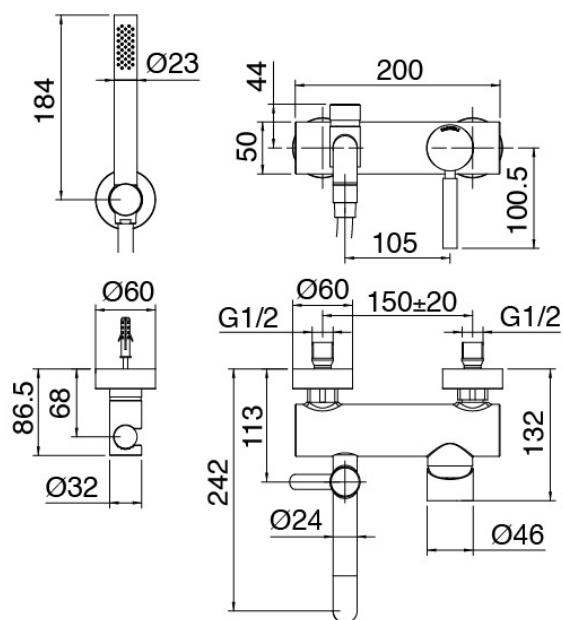

image not found or type unknown https://www.zazzer.it/en/wp-content/uploads/2017/04/b3daf2_357a4470072a

Modern - Wall-mounted bathtub set

Codice kit: 4707 EVP-110

Mixer set with hand shower and spout

Componenti

Mixer set with spout

Cod: 47071400A00

Single lever bathtub mixer

Finiture disponibili:

finiture speciali su richiesta salvo quantitativi minimi di ordine garantiti

chrome finish

CRCR

brushed steel