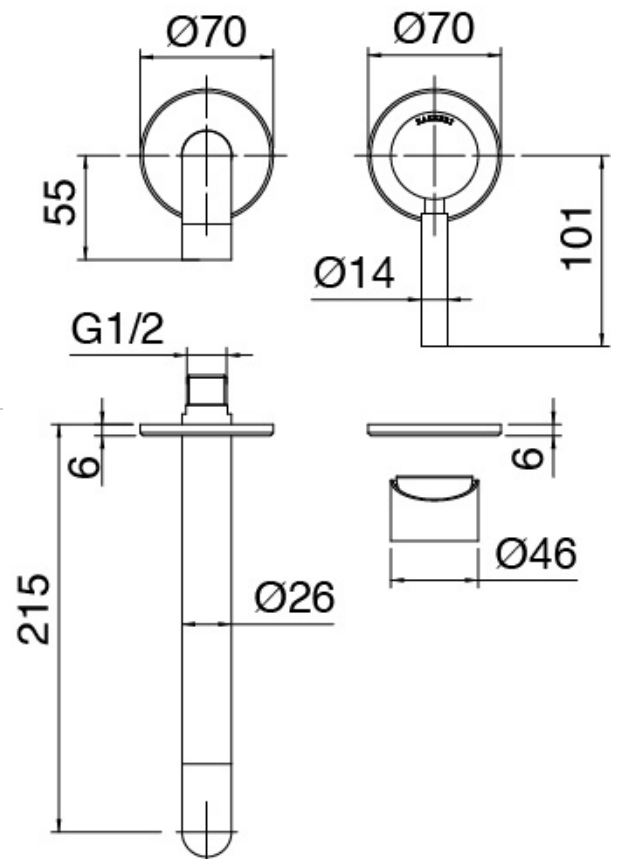

Modern - Built-in washbasin set

Codice kit: 4707 MLI-080

Built-in washbasin set

Componenti

Single-lever mixer

Cod: 4707A113AZ1

Built-in washbasin set without plate - 215mm

Concealed part

Cod: 2900B113AZO

Rough parts: built-in washbasin and bathtub set

Finiture disponibili:

finiture speciali su richiesta salvo quantitativi minimi di ordine garantiti

chrome finish

CRCR

brushed steel

NFNF