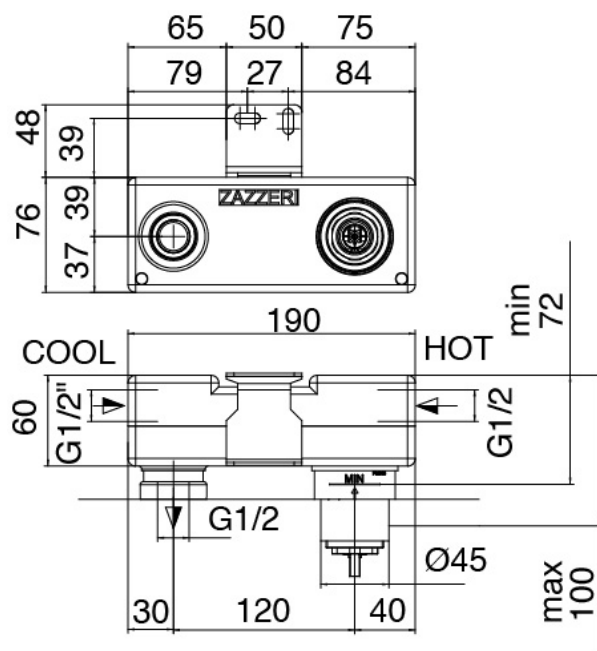

Modern - Built-in washbasin set

Codice kit: 4707 MLI-080

Built-in washbasin set

Componenti

Single-lever mixer

Cod: 4707A113AZ1

Built-in washbasin set without plate - 215mm

Concealed part

Cod: 2900B113AZO

Rough parts: built-in washbasin and bathtub set

Finiture disponibili:

finiture speciali su richiesta salvo quantitativi minimi di ordine garantiti

chrome finish

CRCR

brushed steel

NFNF