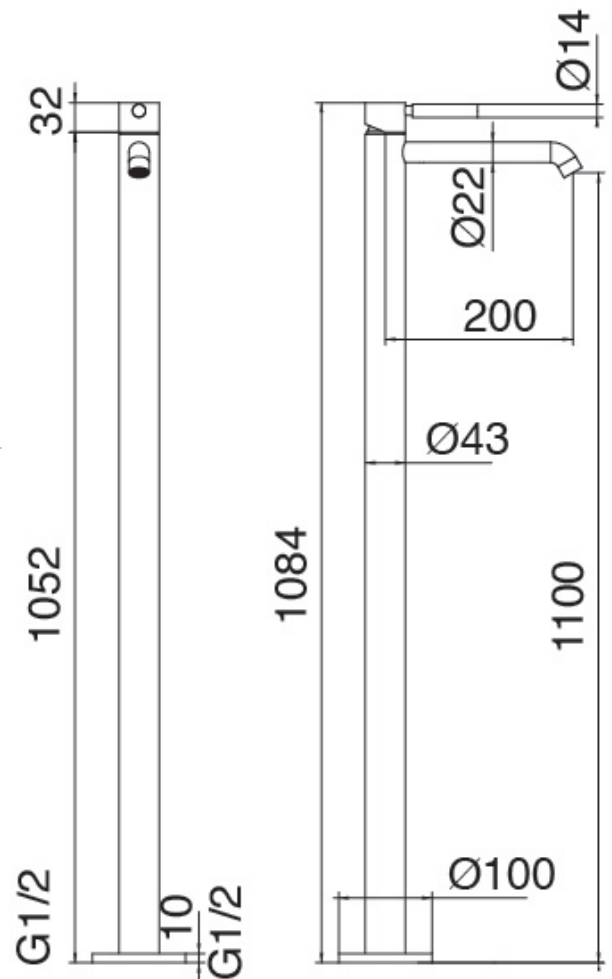

### Modern - Column-mounted single lever washbasin mixer

Codice kit: 4707 MLX-040

Column-mounted washbasin spout

### Single-lever mixer

Cod: 4707T100A00

Column-mounted single lever washbasin mixer -  
L200 x H1100 mm

### Concealed part (B100)

Cod: 3300B100A00

Column-mounted washbasin/bath spout - concealed part