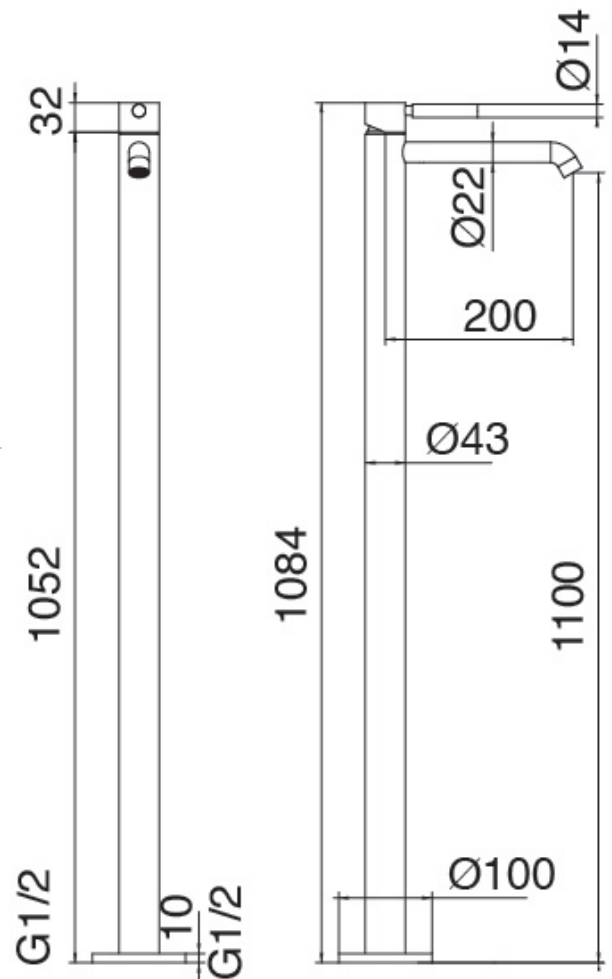

Modern - Column-mounted single lever washbasin mixer

Codice kit: 4707 MLX-040

Column-mounted washbasin spout

Componenti

Single-lever mixer

Cod: 4707T100A00

Column-mounted single lever washbasin mixer -
L200 x H1100 mm

Concealed part (B100)

Cod: 3300B100A00

Column-mounted washbasin/bath spout - concealed part

Finiture disponibili:

finiture speciali su richiesta salvo quantitativi minimi di ordine garantiti

chrome finish

CRCR