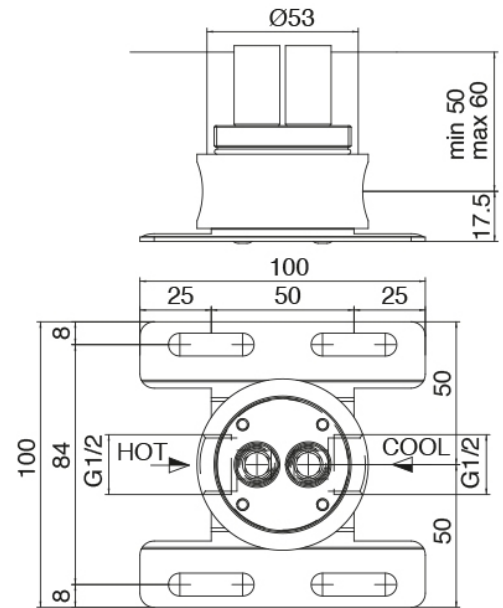

Modern - Column-mounted single lever washbasin mixer

Codice kit: 4707 MLX-040

Column-mounted washbasin spout

Componenti

Single-lever mixer

Cod: 4707T100A00

Column-mounted single lever washbasin mixer -
L200 x H1100 mm

Concealed part (B100)

Cod: 3300B100A00

Column-mounted washbasin/bath spout - concealed part

Finiture disponibili:

finiture speciali su richiesta salvo quantitativi minimi di ordine garantiti

chrome finish

CRCR