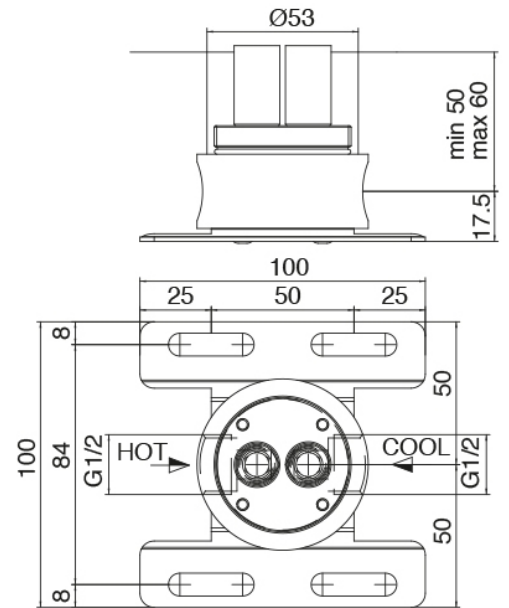

### Single-lever mixer

Cod: 4707T100A00

Column-mounted single lever washbasin mixer -  
L200 x H1100 mm

### Concealed part (B100)

Cod: 3300B100A00

Column-mounted washbasin/bath spout - concealed part