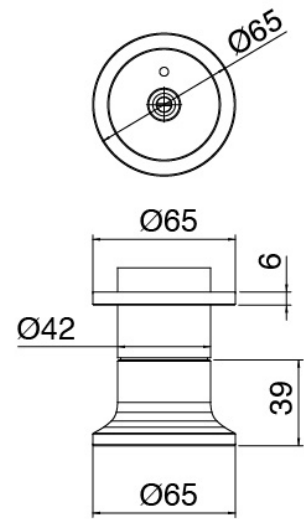

Ceiling shower arm

Cod: 2700BR02A00

Ceiling shower arm (150mm)

Shower head

Cod: 2700SO01A00

JK21 shower head Diam. 345mm with rain, nebulizers, waterfall and RGB - h90mm

Concealed part

Cod: 33000803A00

3-way concealed thermostatic mixer - concealed parts

In-line concealed valves

Cod: 2700Y407AA0

In-line concealed valves - external parts

Disk handle PA02

Cod: 2700PA02A00

Disk handle for built-in elements

Thermostatic control

Cod: 2700T550AA0

Concealed thermostatic mixer - external parts

Electrical control unit

Cod: 2700EL01A00

Electrical control unit for showerhead RGB complete with control unit

Finiture disponibili:

finiture speciali su richiesta salvo quantitativi minimi di ordine garantiti