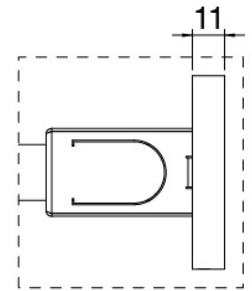

Ceiling shower arm

Cod: 2700BR02A00

Ceiling shower arm (150mm)

Shower head

Cod: 2700SO01A00

JK21 shower head Diam. 345mm with rain, nebulizers, waterfall and RGB - h90mm

Concealed part

Cod: 33000803A00

3-way concealed thermostatic mixer - concealed parts

In-line concealed valves

Cod: 2700Y407AA0

In-line concealed valves - external parts

Disk handle PA02

Cod: 2700PA02A00

Disk handle for built-in elements

Thermostatic control

Cod: 2700T550AA0

Concealed thermostatic mixer - external parts

Electrical control unit

Cod: 2700EL01A00

Electrical control unit for showerhead RGB complete with control unit

Finiture disponibili:

finiture speciali su richiesta salvo quantitativi minimi di ordine garantiti