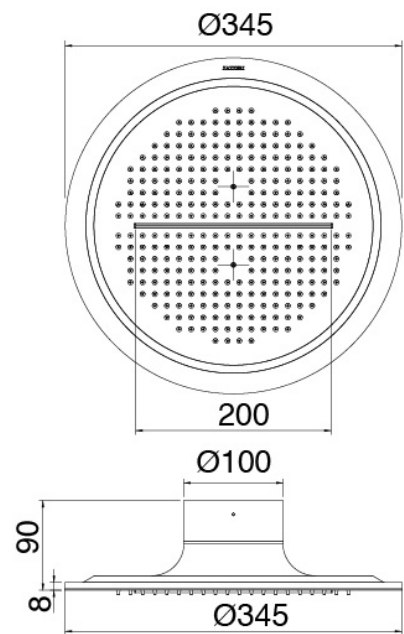

Ceiling shower arm

Cod: 2700BR02A00

Ceiling shower arm (150mm)

Shower head

Cod: 2700SO01A00

JK21 shower head Diam. 345mm with rain, nebulizers, waterfall and RGB - h90mm

Concealed part

Cod: 33000803A00

3-way concealed thermostatic mixer - concealed parts

In-line concealed valves

Cod: 2700Y407AA0

In-line concealed valves - external parts

Disk handle PA02

Cod: 2700PA02A00

Disk handle for built-in elements

Thermostatic control