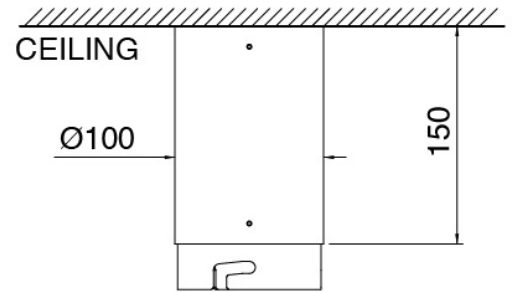

Modern - Built-in shower set

Codice kit: 2700 UDI-130

Concealed shower mixer with hower head with rain, nebulizers, waterfall, RGB

Componenti

Installation kit

Cod: 2700SOK1A00

Kit for installation on plasterboard frame

Ceiling shower arm

Cod: 2700BR02A00

Ceiling shower arm (150mm)

Shower head

Cod: 2700SO01A00

JK21 shower head Diam. 345mm with rain, nebulizers, waterfall and RGB - h90mm

Concealed part

Cod: 33000803A00

3-way concealed thermostatic mixer - concealed parts

In-line concealed valves

Cod: 2700Y407AA0

In-line concealed valves - external parts

Disk handle PA02

Cod: 2700PA02A00

Disk handle for built-in elements

Thermostatic control

Cod: 2700T550AA0

Concealed thermostatic mixer - external parts

Electrical control unit

Cod: 2700EL01A00

Electrical control unit for showerhead RGB complete with control unit

Finiture disponibili:

finiture speciali su richiesta salvo quantitativi minimi di ordine garantiti