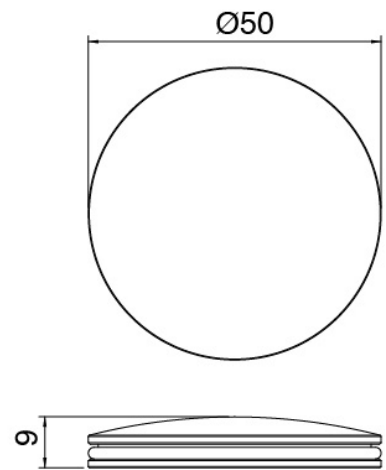

Disk handle PA02

Cod: 2700PA02A00

Disk handle for built-in elements