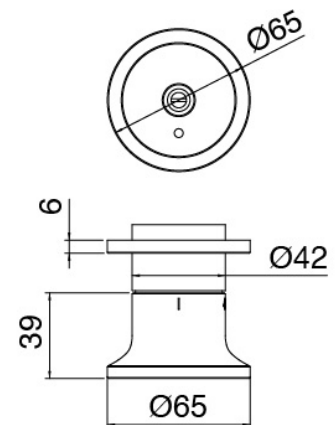

Ceiling shower arm

Cod: 2700BR02A00

Ceiling shower arm (150mm)

Shower head

Cod: 2700SO01A00

JK21 shower head Diam. 345mm with rain, nebulizers, waterfall and RGB - h90mm

Concealed part

Cod: 33000803A00

3-way concealed thermostatic mixer - concealed parts

In-line concealed valves

Cod: 2700Y407AA0

In-line concealed valves - external parts

Disk handle PA02

Cod: 2700PA02A00

Disk handle for built-in elements

Thermostatic control

Cod: 2700T550AA0

Concealed thermostatic mixer - external parts

Electrical control unit

Cod: 2700EL01A00

Electrical control unit for showerhead RGB complete with control unit

Finiture disponibili:

finiture speciali su richiesta salvo quantitativi minimi di ordine garantiti