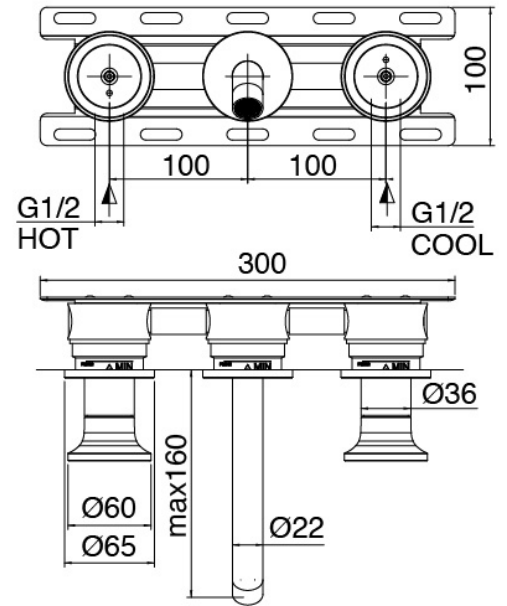

### Concealed part

Cod: 3301B114A00

Built-in washbasin set - Central spout -concealed part

### Tap set

Cod: 2701A114A00

Built-in washbasin set - external part - Spout 160mm