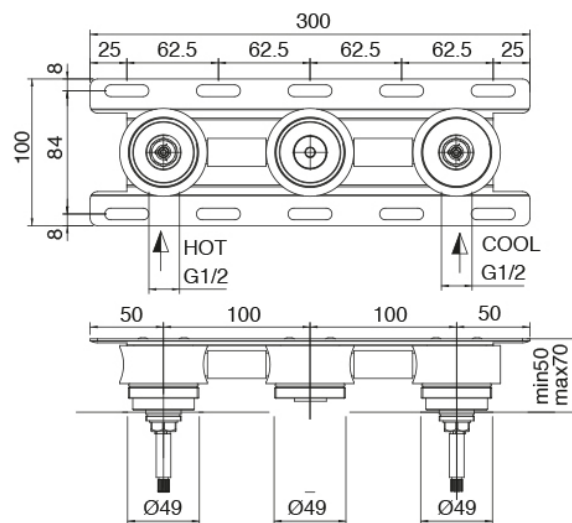

### Modern - Traditional built-in washbasin tap

Codice kit: 2701 BLI-030

Traditional built-in washbasin tap without plug – Central spout

### Concealed part

Cod: 3301B114A00

Built-in washbasin set - Central spout -concealed part

### Tap set

Cod: 2701A114A00

Built-in washbasin set - external part - Spout 160mm