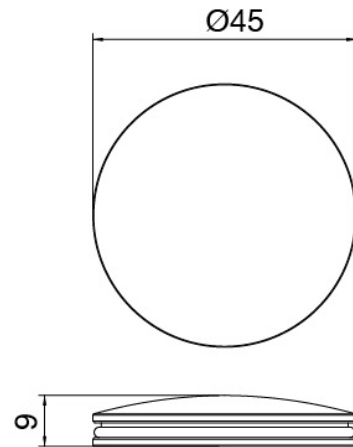

Disk handle

Cod: 2700PA01A00

Disk handle washbasin/bidet

Finiture disponibili:

finiture speciali su richiesta salvo quantitativi minimi di ordine garantiti

brush steel

ASAS