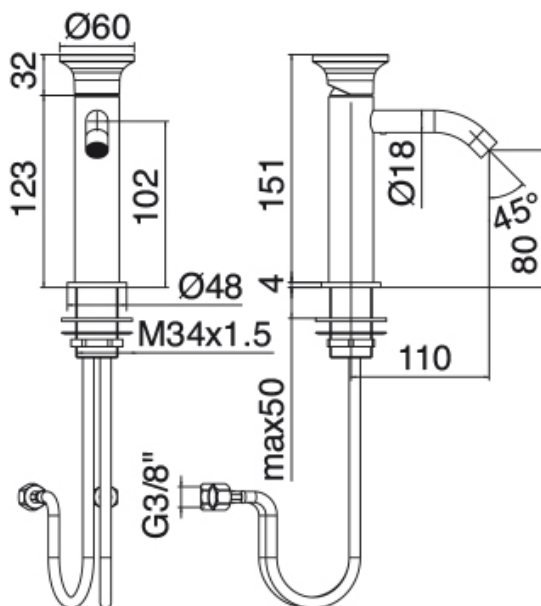

Modern - Washbasin mixer

Codice kit: 2702 MLX-010

Single lever washbasin mixer without plug

Componenti

Single-lever mixer

Cod: 27021106A00

Single lever washbasin mixer without plug - L110 x

H80 mm

Disk handle

Cod: 2700PA01A00

Disk handle washbasin/bidet

Finiture disponibili:

finiture speciali su richiesta salvo quantitativi minimi di ordine garantiti

brush steel

ASAS

antracite