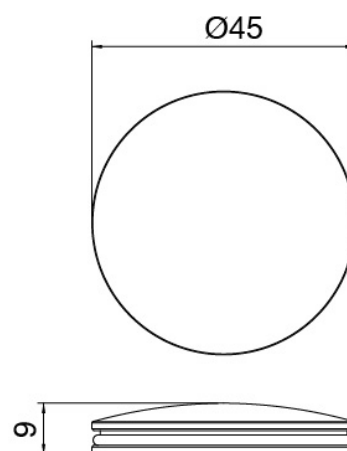

Disk handle

Cod: 2700PA01A00

Disk handle washbasin/bidet

Finiture disponibili:

---

finiture speciali su richiesta salvo quantitativi minimi di ordine garantiti

brush steel

ASAS

antracite

APAP

bronzorame

BPBP

carbon

KPKP

rame

RPRP