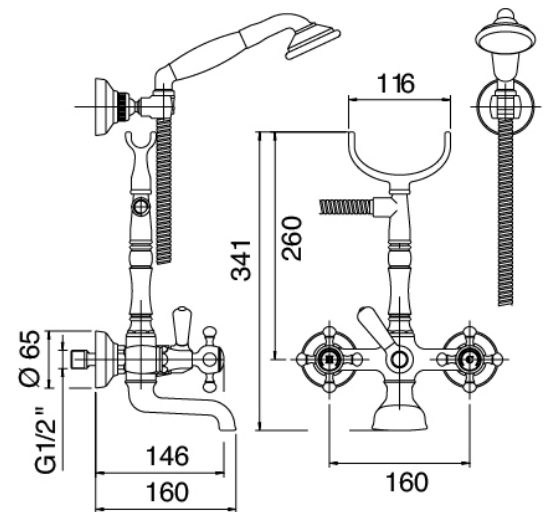

Classic - Wall-mounted bathtub set

Codice kit: 5501 GVP-060

Traditional wall-mounted bathtub set – 2 exits

Componenti

Tap set with spout

Cod: 55010401A00

Wall mtd bathtub set with connection for wall hand shower