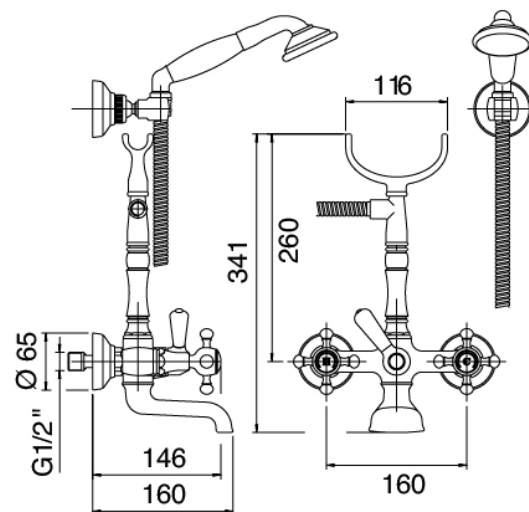

### Classic - Wall-mounted bathtub set

Codice kit: 5501 GVP-060

Traditional wall-mounted bathtub set – 2 exits

### Componenti

#### Tap set with spout

Cod: 55010401A00

Wall mtd bathtub set with connection for wall hand shower