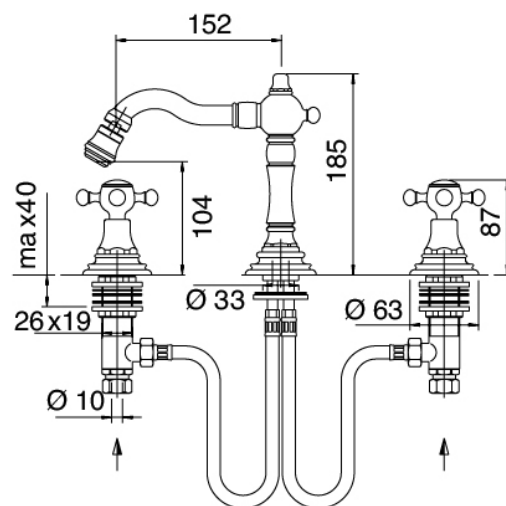

Classic - Traditional tap bidet

Codice kit: 5501 BBX-040

Traditional bidet 3 hole with revolving spout with drain

Componenti

Tap set

Cod: 55010203A00

3-hole bidet set

Finiture disponibili: