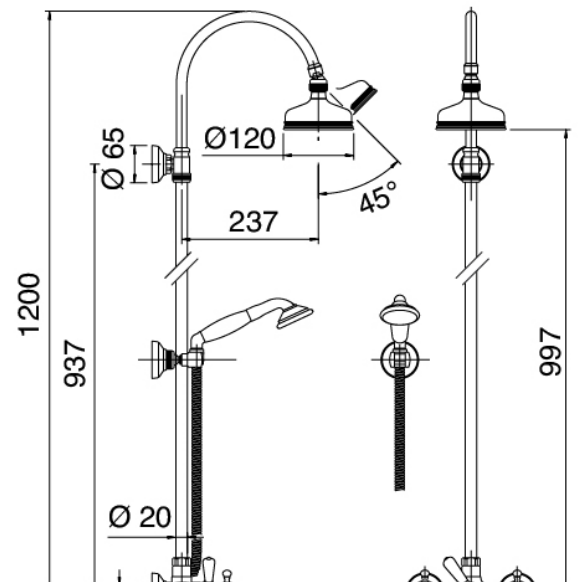

Classic - External shower set

Codice kit: 5501 SDP-100

Traditional external shower with pole – 2 exits

Componenti

Tap set with spout

Cod: 5501N610A00

Wall mtd shower set w/flexible pipe and hand shower

Shower head

Cod: 2900SO01A00

Shower outlet

Finiture disponibili:

finiture speciali su richiesta salvo quantitativi minimi di ordine garantiti

cromo

CRCR

brunito

BRBR