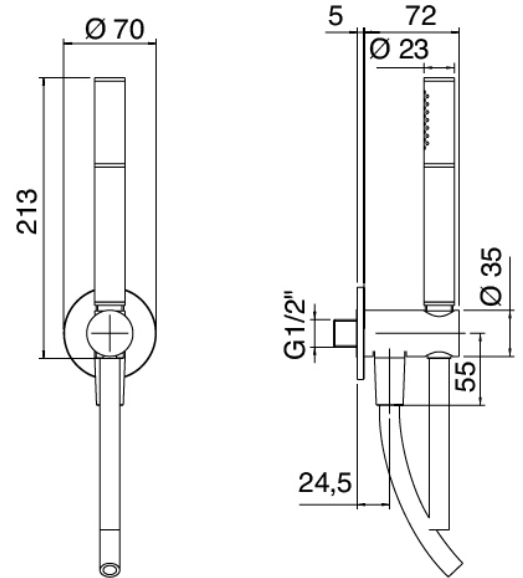

Modern - Shower arm with shower head and hand shower

Codice kit: 6907 SDI-130

Shower arm with shower head, hand shower and built-in mixer

Componenti

Shower arm

Cod: 4700BR01A00

Shower arm

Shower head

Cod: 4700SO03A00
Shower outlet d. 200

Stand alone hand shower

Cod: 31000413A00
Handshower set with water outlet and round plate

Mixer set

Cod: 6907B401A00

Concealed shower mixer with diverter - external part

Concealed part

Cod: 2900A401AZ0

Concealed shower mixer with diverter - concealed part

Finiture disponibili:

finiture speciali su richiesta salvo quantitativi minimi di ordine garantiti

chrome finish

CRCR

brushed steel