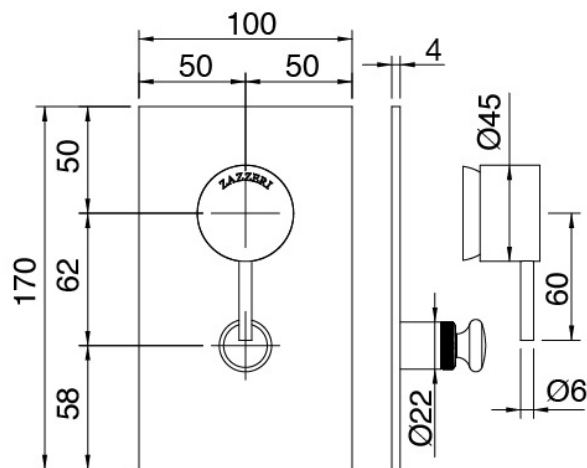

Modern - Shower arm with shower head and hand shower

Codice kit: 6907 SDI-130

Shower arm with shower head, hand shower and built-in mixer

Componenti

Shower arm

Cod: 4700BR01A00

Shower arm

Shower head

Cod: 4700SO03A00
Shower outlet d. 200

Stand alone hand shower

Cod: 31000413A00
Handshower set with water outlet and round plate

Mixer set

Cod: 6907B401A00

Concealed shower mixer with diverter - external part

Concealed part

Cod: 2900A401AZ0

Concealed shower mixer with diverter - concealed part

Finiture disponibili:

finiture speciali su richiesta salvo quantitativi minimi di ordine garantiti

chrome finish

CRCR

brushed steel