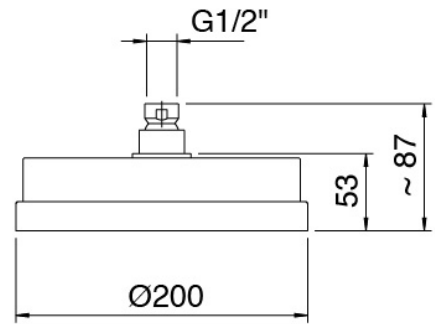

Shower head

Cod: 4700SO03A00
Shower outlet d. 200