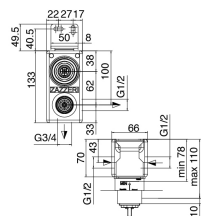

Cod: 4700SO03A00
Shower outlet d. 200

Stand alone hand shower

Cod: 31000413A00
Handshower set with water outlet and round plate

Mixer set

Cod: 6907B401A00

Concealed shower mixer with diverter - external part

Concealed part

Cod: 2900A401AZ0

Concealed shower mixer with diverter - concealed part

Finiture disponibili:

finiture speciali su richiesta salvo quantitativi minimi di ordine garantiti

chrome finish

CRCR

brushed steel