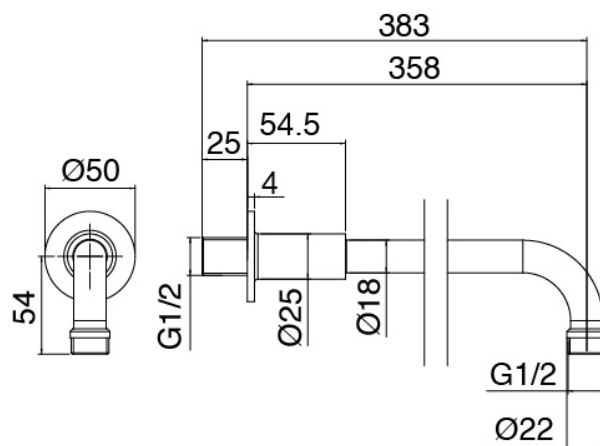

Modern - Shower arm with shower head and hand shower

Codice kit: 6907 SDI-130

Shower arm with shower head, hand shower and built-in mixer

Componenti

Shower arm

Cod: 4700BR01A00

Shower arm

Shower head

Cod: 4700SO03A00
Shower outlet d. 200

Stand alone hand shower

Cod: 31000413A00
Handshower set with water outlet and round plate

Mixer set

Cod: 6907B401A00

Concealed shower mixer with diverter - external part

Concealed part

Cod: 2900A401AZ0

Concealed shower mixer with diverter - concealed part

Finiture disponibili:

finiture speciali su richiesta salvo quantitativi minimi di ordine garantiti

chrome finish

CRCR

brushed steel