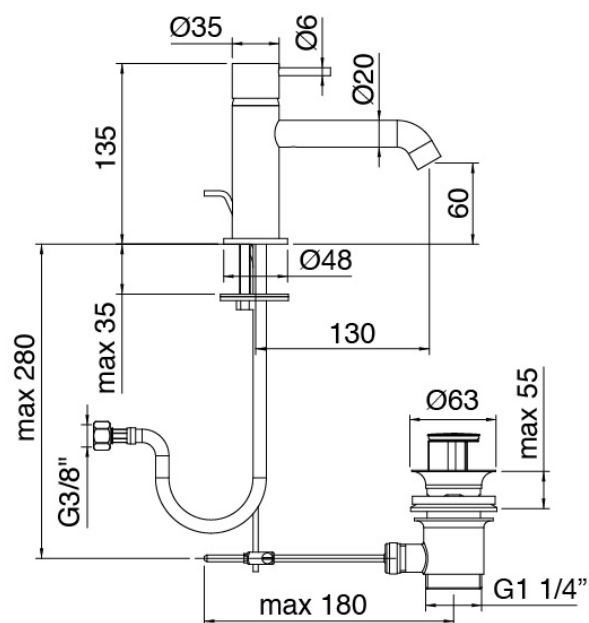

Modern - Washbasin mixer

Codice kit: 6907 MLX-010

Single lever washbasin mixer with plug

Componenti

Single-lever mixer

Cod: 69071100A00

Single-lever washbasin set w/ automatic drain L130 x H60 mm

Finiture disponibili: