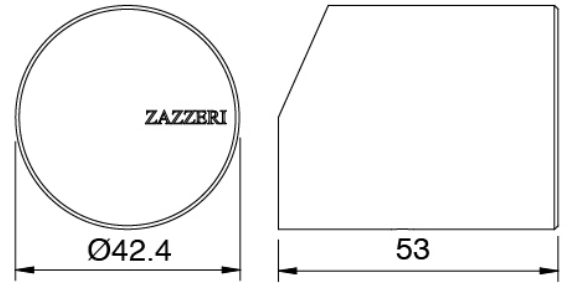

Cod: 3400V099A00

Column-mounted washbasin spout - L230 x H750
mm - external part

Mixer set with spout

Cod: 3305N498A01

3-hole bathtub set - without spout

Handle (MA03_sh)

Cod: 3305MA03A00
HANDLE MA03 Handle for built-in
parts/washbasin/freestanding bathtub