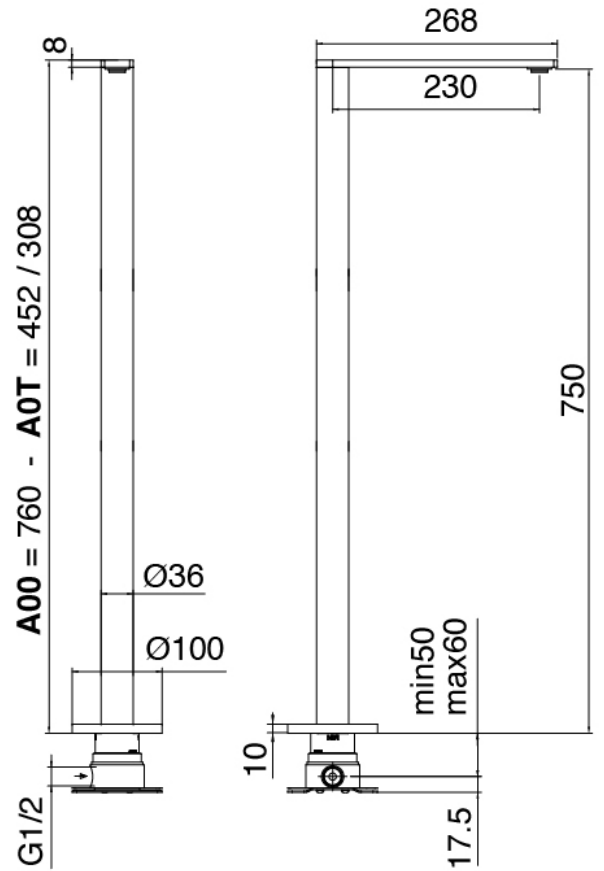

Modern - Bathtub set

Codice kit: 3405 EVY-100

3-holes bathtub set mixer with column-mounted washbasin spout – 2 exits

Componenti

Concealed part

Cod: 3300B099A00

Column-mounted - Built-in part

Column-mounted bathtub spout

Cod: 3400V099A00

Column-mounted washbasin spout - L230 x H750
mm - external part

Mixer set with spout

Cod: 3305N498A01

3-hole bathtub set - without spout

Handle (MA03_sh)

Cod: 3305MA03A00
HANDLE MA03 Handle for built-in
parts/washbasin/freestanding bathtub