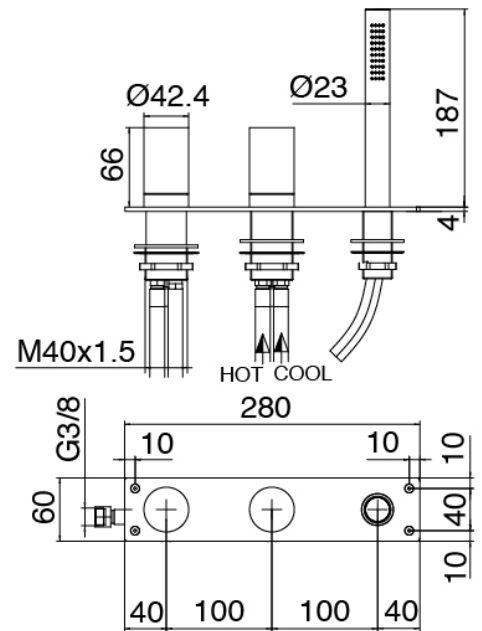

Modern - Bathtub set

Codice kit: 3405 EVY-100

3-holes bathtub set mixer with column-mounted washbasin spout – 2 exits

Componenti

Concealed part

Cod: 3300B099A00

Column-mounted - Built-in part

Column-mounted bathtub spout

Cod: 3400V099A00

Column-mounted washbasin spout - L230 x H750
mm - external part

Mixer set with spout

Cod: 3305N498A01

3-hole bathtub set - without spout

Handle (MA03_sh)

Cod: 3305MA03A00
HANDLE MA03 Handle for built-in
parts/washbasin/freestanding bathtub

Handle

Cod: 3305MA04A00
HANDLE MA04 Handle for 2 ways diverter without
stop

Finiture disponibili:

finiture speciali su richiesta salvo quantitativi minimi di ordine garantiti

brush steel

ASAS

antracite

APAP