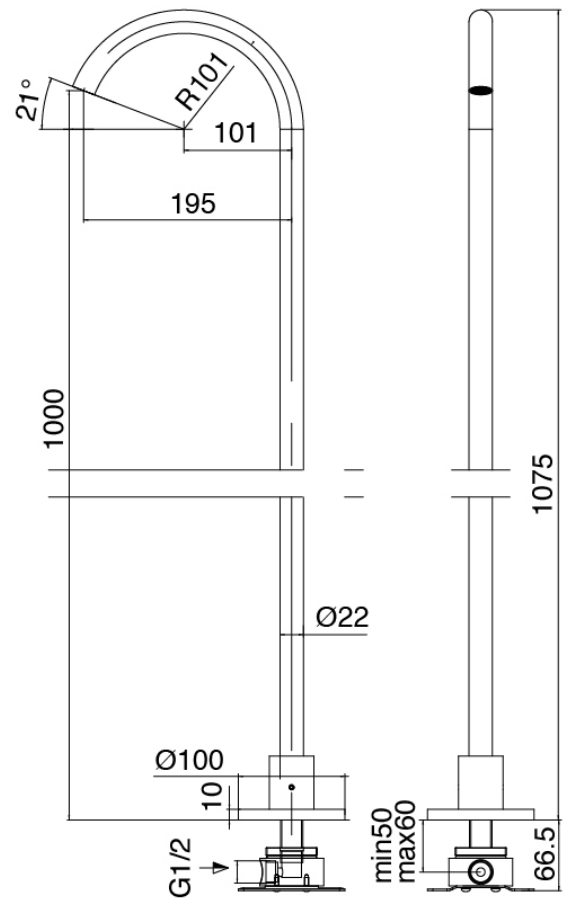

Modern - Bathtub set

Codice kit: 3405 EVY-100

3-holes bathtub set mixer with column-mounted washbasin spout – 2 exits

Componenti

Concealed part

Cod: 3300B099A00

Column-mounted - Built-in part

Column-mounted bathtub spout

Cod: 3400V099A00

Column-mounted washbasin spout - L230 x H750
mm - external part

Mixer set with spout

Cod: 3305N498A01

3-hole bathtub set - without spout

Handle (MA03_sh)

Cod: 3305MA03A00
HANDLE MA03 Handle for built-in
parts/washbasin/freestanding bathtub

Handle

Cod: 3305MA04A00
HANDLE MA04 Handle for 2 ways diverter without
stop

Finiture disponibili:

finiture speciali su richiesta salvo quantitativi minimi di ordine garantiti

brush steel

ASAS

antracite

APAP