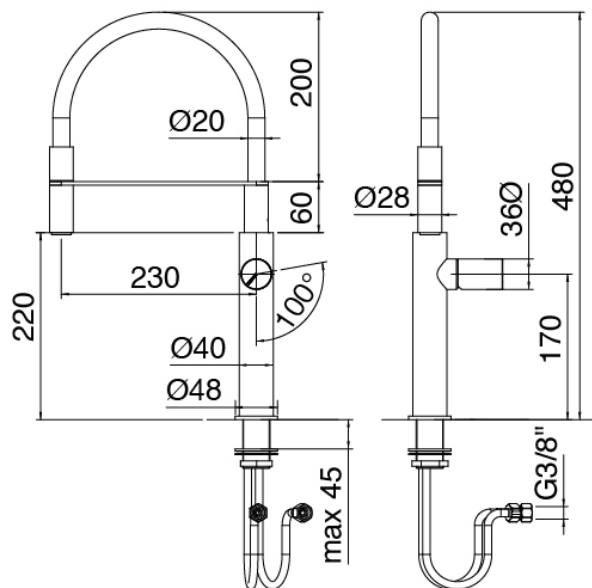

### Modern - Single lever sink mixer

Codice kit: 3405 MLX-160

Single lever sink mixer with removable hand shower

### Single lever sink mixer with hand shower

Cod: 34001101A01

Single lever sink mixer with revolving spout and removable hand shower L230 x H220

## Handle

---

Cod: 3305MA07A00

HANDLE MA07 Handle for sink mixer