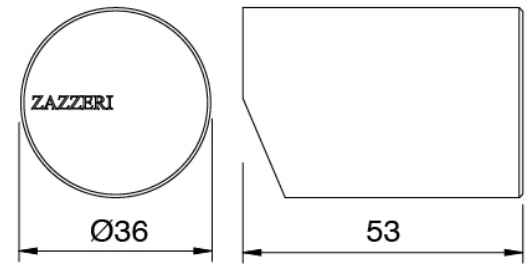

Handle

Cod: 3305MA07A00

HANDLE MA07 Handle for sink mixer

Finiture disponibili:

---

finiture speciali su richiesta salvo quantitativi minimi di ordine garantiti

brush steel

ASAS

antracite

APAP

bronzorame

BPBP

carbon

KPKP

rame

RPRP