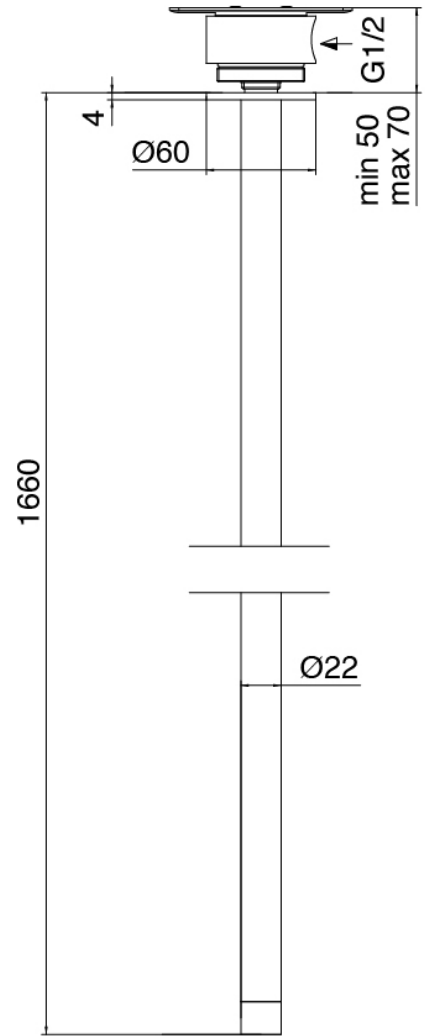

Modern - Washbasin mixer on top

Codice kit: 3405 MLX-070

Washbasin mixer on top with ceiling-mounted washbasin spout

Componenti

Concealed part

Cod: 3300B110A00

Ceiling-mounted - concealed part

Ceiling-mounted washbasin spout

Cod: 33000110A00

Ceiling-mounted washbasin spout

Single-lever mixer

Cod: 3305M108A00

Surface single lever mixer - Ø36mm

Handle

Cod: 3305MA01A00

HANDLE MA01 Handle for washbasin/bidet mixer