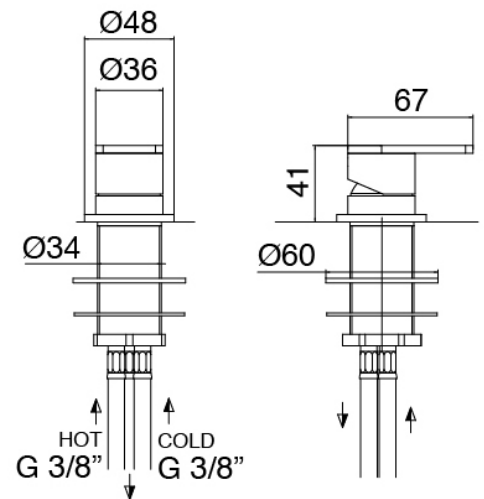

Modern - Washbasin mixer on top

Codice kit: 3405 MLX-070

Washbasin mixer on top with ceiling-mounted washbasin spout

Componenti

Concealed part

Cod: 3300B110A00

Ceiling-mounted - concealed part

Ceiling-mounted washbasin spout

Cod: 33000110A00

Ceiling-mounted washbasin spout

Single-lever mixer

Cod: 3305M108A00

Surface single lever mixer - Ø36mm

Handle

Cod: 3305MA01A00

HANDLE MA01 Handle for washbasin/bidet mixer