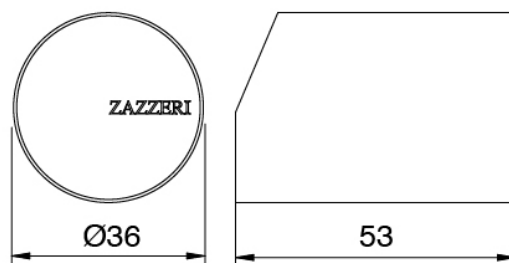

Cod: 33000110A00

Ceiling-mounted washbasin spout

Single-lever mixer

Cod: 3305M108A00

Surface single lever mixer - Ø36mm

Handle

Cod: 3305MA01A00

HANDLE MA01 Handle for washbasin/bidet mixer