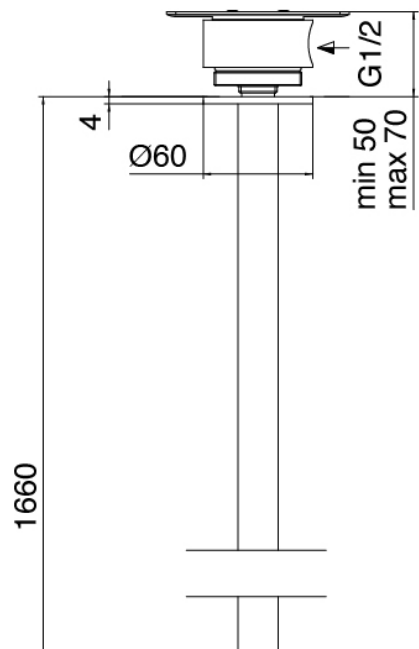

Modern - Washbasin mixer on top

Codice kit: 3405 MLX-070

Washbasin mixer on top with ceiling-mounted washbasin spout

Componenti

Concealed part

Cod: 3300B110A00

Ceiling-mounted - concealed part

Ceiling-mounted washbasin spout

Cod: 33000110A00

Ceiling-mounted washbasin spout

Single-lever mixer

Cod: 3305M108A00

Surface single lever mixer - Ø36mm

Handle

Cod: 3305MA01A00

HANDLE MA01 Handle for washbasin/bidet mixer