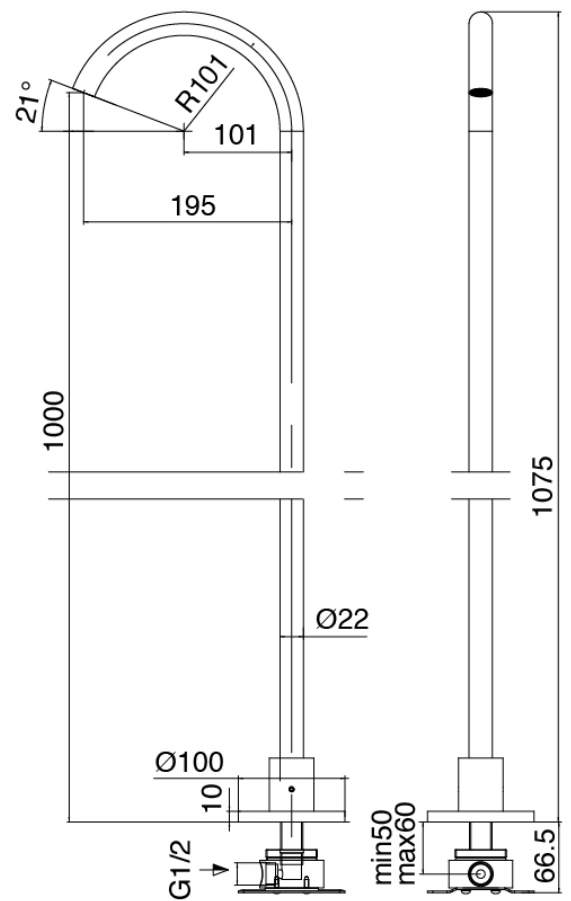

Modern - Washbasin mixer on top

Codice kit: 3405 GLT-060

Washbasin mixer on top with column-mounted washbasin spout

Componenti

Concealed part

Cod: 3300B099A00

Column-mounted - Built-in part

Column-mounted washbasin spout

Cod: 3400T099A00

Column-mounted washbasin spout- L230 x H1000
mm

Single-lever mixer

Cod: 3305M108A00

Surface single lever mixer - Ø36mm

Handle

Cod: 3305MA01A00

HANDLE MA01 Handle for washbasin/bidet mixer