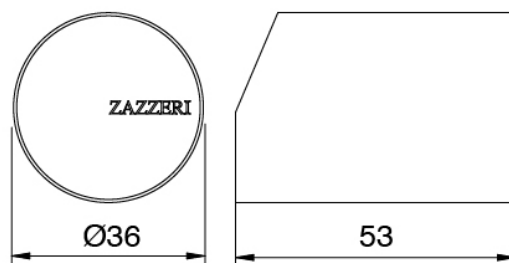

Cod: 3400T099A00

Column-mounted washbasin spout- L230 x H1000
mm

Single-lever mixer

Cod: 3305M108A00

Surface single lever mixer - Ø36mm

Handle

Cod: 3305MA01A00

HANDLE MA01 Handle for washbasin/bidet mixer