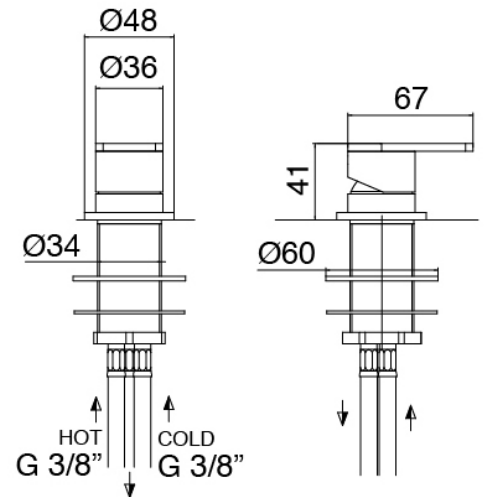

Modern - Washbasin mixer on top

Codice kit: 3405 GLT-060

Washbasin mixer on top with column-mounted washbasin spout

Componenti

Concealed part

Cod: 3300B099A00

Column-mounted - Built-in part

Column-mounted washbasin spout

Cod: 3400T099A00

Column-mounted washbasin spout- L230 x H1000
mm

Single-lever mixer

Cod: 3305M108A00

Surface single lever mixer - Ø36mm

Handle

Cod: 3305MA01A00

HANDLE MA01 Handle for washbasin/bidet mixer