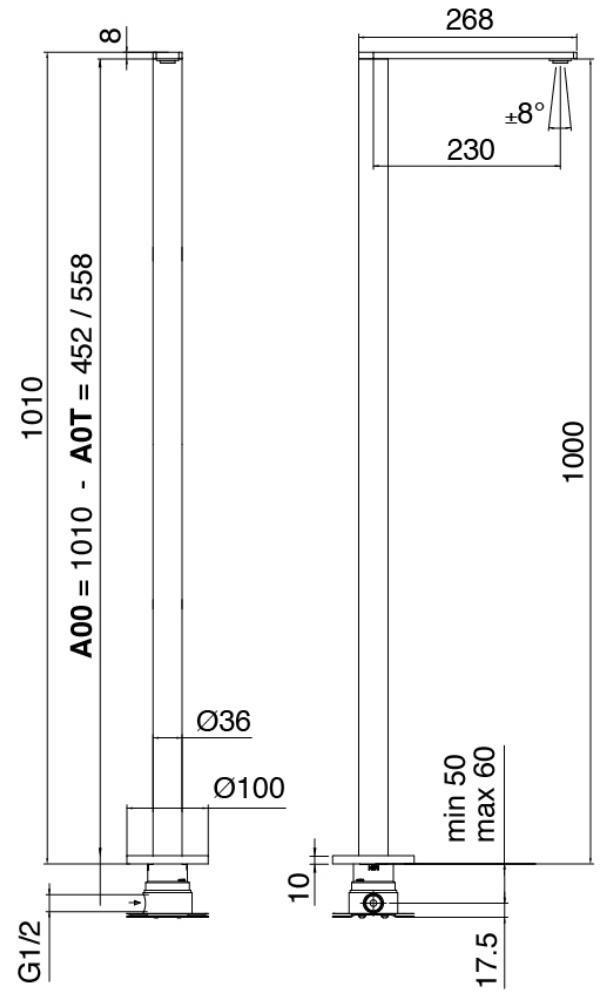

Modern - Washbasin mixer on top

Codice kit: 3405 GLT-060

Washbasin mixer on top with column-mounted washbasin spout

Componenti

Concealed part

Cod: 3300B099A00

Column-mounted - Built-in part

Column-mounted washbasin spout

Cod: 3400T099A00

Column-mounted washbasin spout- L230 x H1000
mm

Single-lever mixer

Cod: 3305M108A00

Surface single lever mixer - Ø36mm

Handle

Cod: 3305MA01A00

HANDLE MA01 Handle for washbasin/bidet mixer