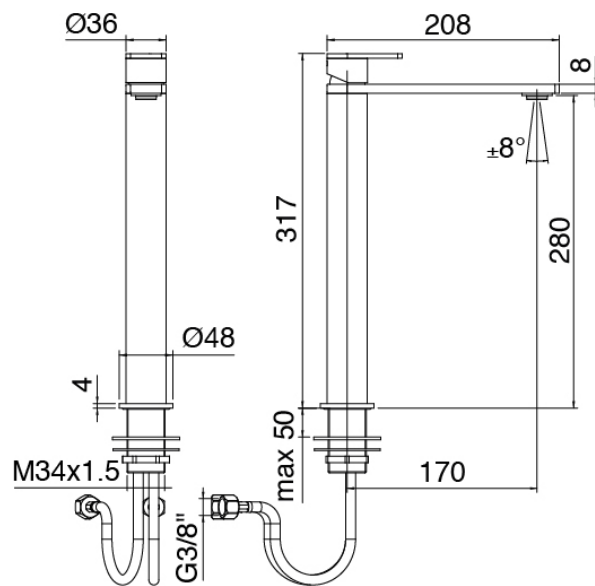

Modern - Washbasin mixer

Codice kit: 3405 MLX-020

Single lever washbasin mixer without plug

Componenti

Single-lever mixer

Cod: 34001098A00

Single lever washbasin mixer without plug - L170 x
H280 mm

Handle

Cod: 3305MA01A00

HANDLE MA01 Handle for washbasin/bidet mixer

Finiture disponibili:

finiture speciali su richiesta salvo quantitativi minimi di ordine garantiti

brush steel

ASAS

antracite

APAP