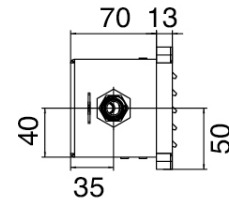

Untreated finish part

Cod: 2900T401A00

Concealed thermostatic mixer - Two way -rough parts

Rectangular box

Cod: 5700SO02AB0

Built -in box horizontal showerhead

Rectangular shower head Waterfall

Cod: 5700SO02AA0

Horizontal wall-mounted showerhead 100X300mm with Flyfall

Finiture disponibili:

finiture speciali su richiesta salvo quantitativi minimi di ordine garantiti

cromo

CRCR

acciaio spazzolato

ASAS