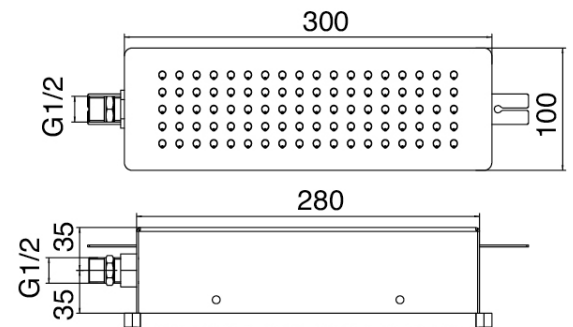

Componenti

Thermostatic control

Cod: 3500T401AA0

Concealed thermostatic mixer - Two way - External part

Stand alone hand shower

Cod: 5700Q419A00

Handshower set, with POP handshower with water outlet and support

Untreated finish part

Cod: 2900T401A00

Concealed thermostatic mixer - Two way -rough parts

Rectangular box

Cod: 5700SO02AB0

Built -in box horizontal showerhead

Rectangular shower head Waterfall

Cod: 5700SO02AA0

Horizontal wall-mounted showerhead 100X300mm with Flyfall

Finiture disponibili:

finiture speciali su richiesta salvo quantitativi minimi di ordine garantiti

cromo

CRCR

acciaio spazzolato

ASAS