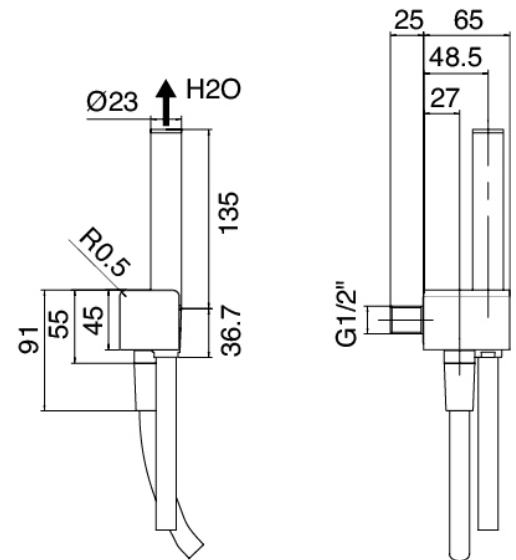

image not found or type unknown https://www.zazzer.it/en/wp-content/uploads/2017/04/b3daf2_357a4470072a

Modern - Shower arm with shower head and hand shower

Codice kit: 5700 DDI-110

Shower arm with shower head, hand shower and built-in thermostatic mixer – 2 exits

Componenti

Thermostatic control

Cod: 3500T401AA0

Concealed thermostatic mixer - Two way - External part

Stand alone hand shower

Cod: 5700Q419A00

Handshower set, with POP handshower with water outlet and support

Untreated finish part

Cod: 2900T401A00

Concealed thermostatic mixer - Two way -rough parts

Rectangular box

Cod: 5700SO02AB0

Built -in box horizontal showerhead

Rectangular shower head Waterfall

Cod: 5700SO02AA0

Horizontal wall-mounted showerhead 100X300mm with Flyfall

Finiture disponibili:

finiture speciali su richiesta salvo quantitativi minimi di ordine garantiti

cromo

CRCR

acciaio spazzolato

ASAS