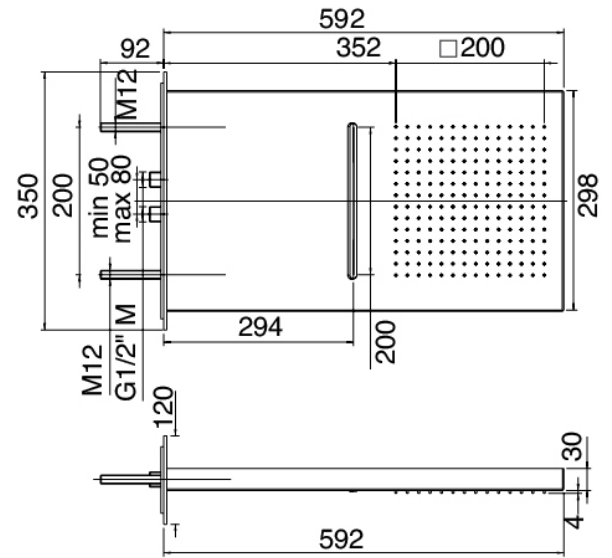

Diverter tap

Cod: 1100Y407AA0

In-line concealed valves - external parts

Shower head

Cod: 11000420A00

Showerhead complete with waterfall

Finiture disponibili:

finiture speciali su richiesta salvo quantitativi minimi di ordine garantiti

Cromo

CRCCR

Acciaio spazzolato

ASAS