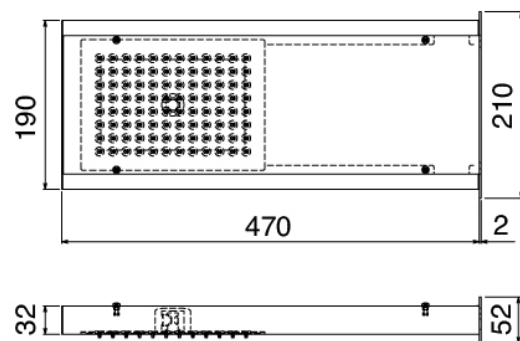

## Shirò - Showerhead

Codice kit: 1100 SDI-030

Showerhead complete with thermostatic built-in mixer – 1 exit

### Untreated finish part

Cod: 29000801A00

1-way concealed thermostatic mixer - concealed parts

### Shower head

Cod: 11000422A00

Showerarm complete