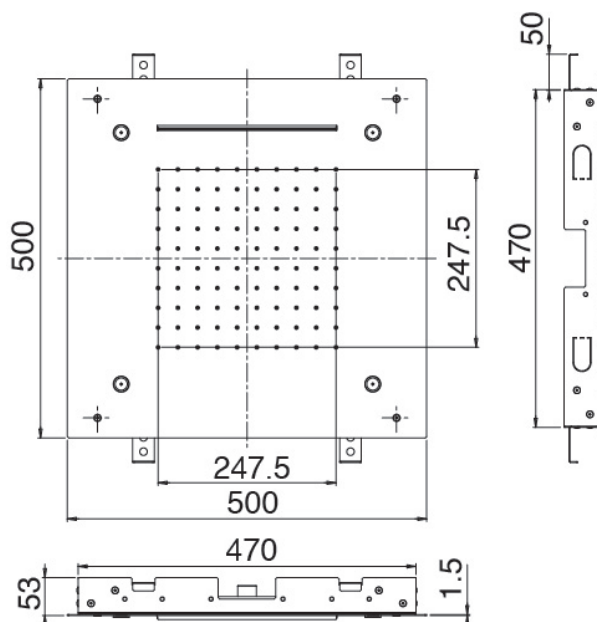

image not found or type unknown https://www.zazzer.it/en/wp-content/uploads/2017/04/b3daf2_357a4470072a

Shirò Skyrain - Ceiling showerhead

Codice kit: 1101 SDI-020

Ceiling showerhead with rain, waterfall, nebulizers

Componenti

Ceiling showerhead with rain, waterfall, nebulizers

Cod: 1101SO09A00

Ceiling showerhead with rain, waterfall, nebulizers -
500 x 500 mm

Finiture disponibili:

finiture speciali su richiesta salvo quantitativi minimi di ordine garantiti