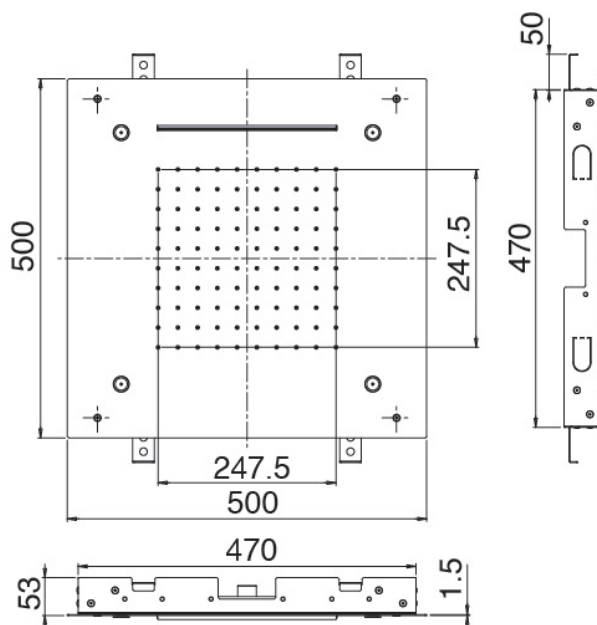

image not found or type unknown https://www.zazzer.it/en/wp-content/uploads/2017/04/b3daf2_357a4470072a

Shirò Skyrain - Ceiling showerhead

Codice kit: 1101 SDI-020

Ceiling showerhead with rain, waterfall, nebulizers

Componenti

Ceiling showerhead with rain, waterfall, nebulizers

Cod: 1101SO09A00

Ceiling showerhead with rain, waterfall, nebulizers -
500 x 500 mm

Finiture disponibili:

finiture speciali su richiesta salvo quantitativi minimi di ordine garantiti