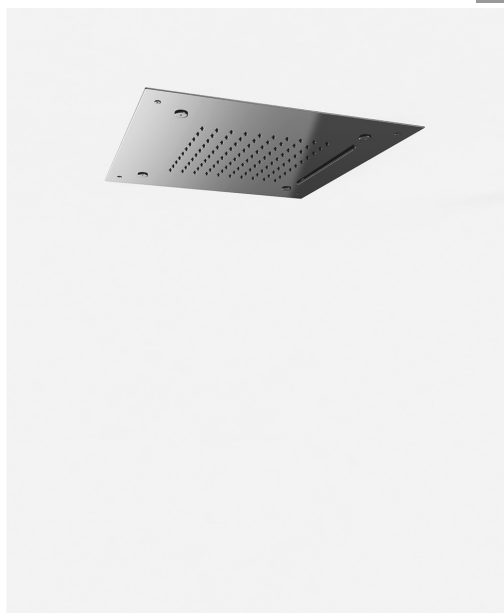

image not found or type unknown https://www.zazzer.it/en/wp-content/uploads/2017/04/b3daf2_357a4470072a

Shirò Skyrain - Ceiling showerhead

Codice kit: 1101 SDI-020

Ceiling showerhead with rain, waterfall, nebulizers

Componenti

Ceiling showerhead with rain, waterfall, nebulizers

Cod: 1101SO09A00

Ceiling showerhead with rain, waterfall, nebulizers -
500 x 500 mm

Finiture disponibili:

finiture speciali su richiesta salvo quantitativi minimi di ordine garantiti