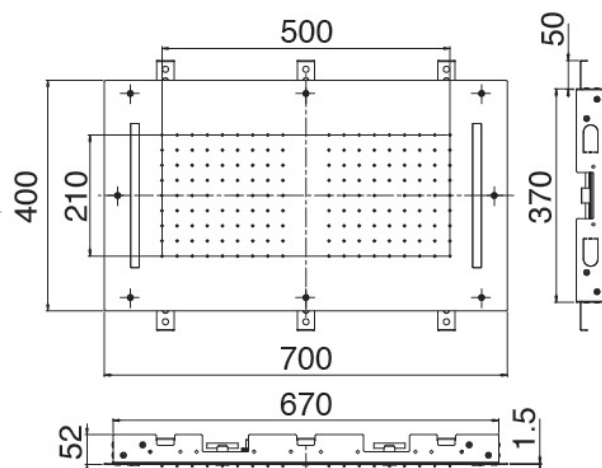

image not found or type unknown https://www.zazzer.it/en/wp-content/uploads/2017/04/b3daf2_357a4470072a

Shirò Skyrain - Ceiling showerhead

Codice kit: 1101 SDI-030

Ceiling showerhead with rain and LED RGB

Componenti

Ceiling showerhead with rain and LED RGB

Cod: 1101SO12A00

Ceiling showerhead with rain and LED RGB - 700 x 400 mm

Finiture disponibili:

finiture speciali su richiesta salvo quantitativi minimi di ordine garantiti