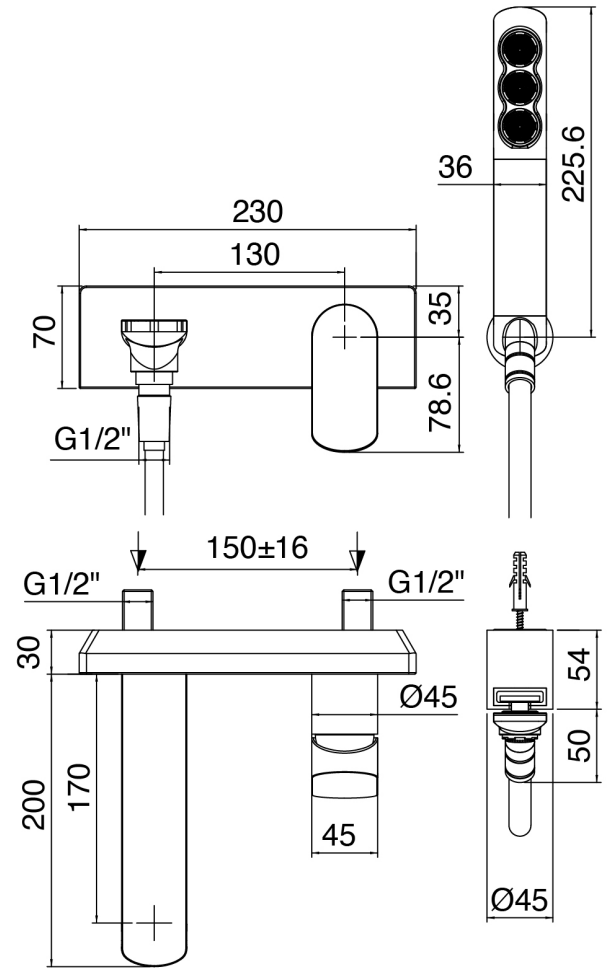

image not found or type unknown https://www.zazzer.it/en/wp-content/uploads/2017/04/b3daf2_357a4470072a

SURF - Wall-mounted bathtub set

Codice kit: 6300 EVP-100

Mixer set with hand shower and spout – 2 exit

Componenti

Handshower set Surf

Cod: 6300Q418A00

Shower set - Antilimescale handshower SURF with support

Single lever bathtub mixer

Cod: 63000701A00

Single lever bathtub mixer without flexible and handshower