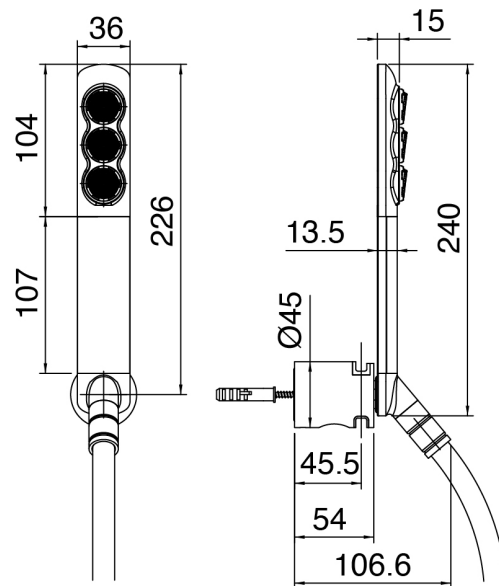

image not found or type unknown https://www.zazzer.it/en/wp-content/uploads/2017/04/b3daf2_357a4470072a

SURF - Wall-mounted bathtub set

Codice kit: 6300 EVP-100

Mixer set with hand shower and spout – 2 exit

Componenti

Handshower set Surf

Cod: 6300Q418A00

Shower set - Antilimescale handshower SURF with support

Single lever bathtub mixer

Cod: 63000701A00

Single lever bathtub mixer without flexible and handshower