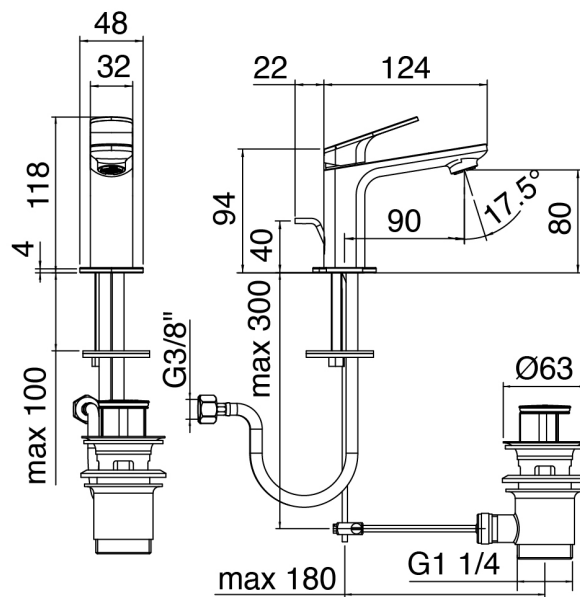

SURF - Bidet mixer

Codice kit: 6300 MBX-060

Bidet mixer with plug

Componenti

Single-lever mixer

Cod: 63001201A00

Single lever bidet mixer - L124 x H80 mm

Finiture disponibili: