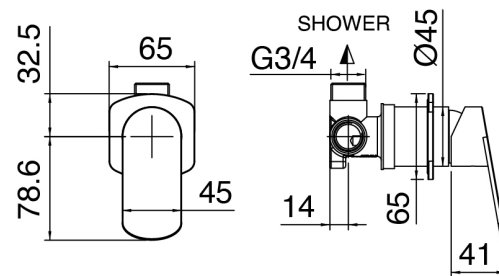

## SURF - Shower set with handshower SURF

Codice kit: 6300 DDI-080

Braccio doccia con doccetta SURF e miscelatore a incasso – 1 uscita

### Shower arm with handshower Surf

Cod: 63000420A00

Shower arm with pull-out SURF hand shower and water inlet and support

### Single-lever mixer

Cod: 6300A402AX0

Concealed shower mixer - Small plate - external part