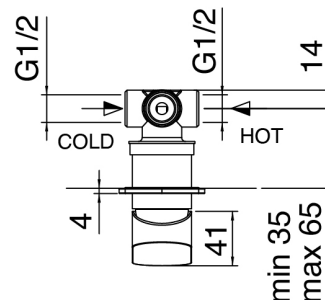

## SURF - Shower set with handshower SURF

Codice kit: 6300 DDI-080

Braccio doccia con doccetta SURF e miscelatore a incasso – 1 uscita

### Shower arm with handshower Surf

Cod: 63000420A00

Shower arm with pull-out SURF hand shower and water inlet and support

### Single-lever mixer

Cod: 6300A402AX0

Concealed shower mixer - Small plate - external part