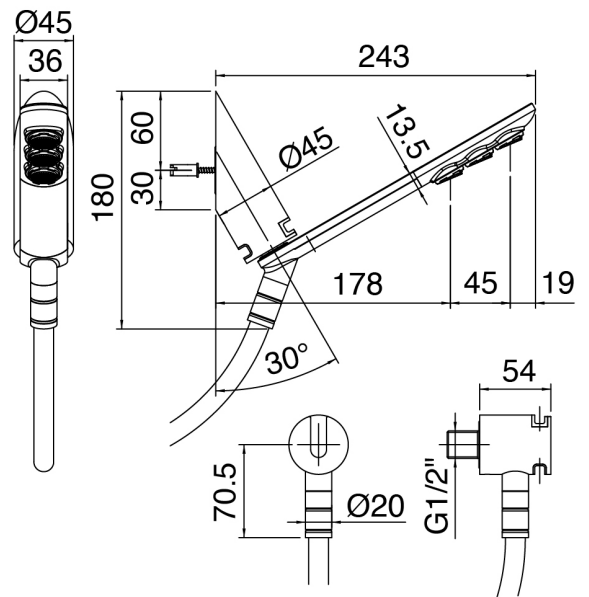

## SURF - Shower set with handshower SURF

Codice kit: 6300 DDI-080

Braccio doccia con doccetta SURF e miscelatore a incasso – 1 uscita

### Shower arm with handshower Surf

Cod: 63000420A00

Shower arm with pull-out SURF hand shower and water inlet and support

### Single-lever mixer

Cod: 6300A402AX0

Concealed shower mixer - Small plate - external part

### Concealed part

Cod: 2900A402A00

Concealed shower mixer - concealed part