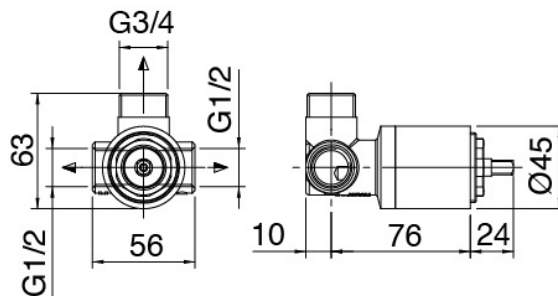

Concealed part

Cod: 2900A402A00

Concealed shower mixer - concealed part

Finiture disponibili:

finiture speciali su richiesta salvo quantitativi minimi di ordine garantiti

chrome finish

CRCR