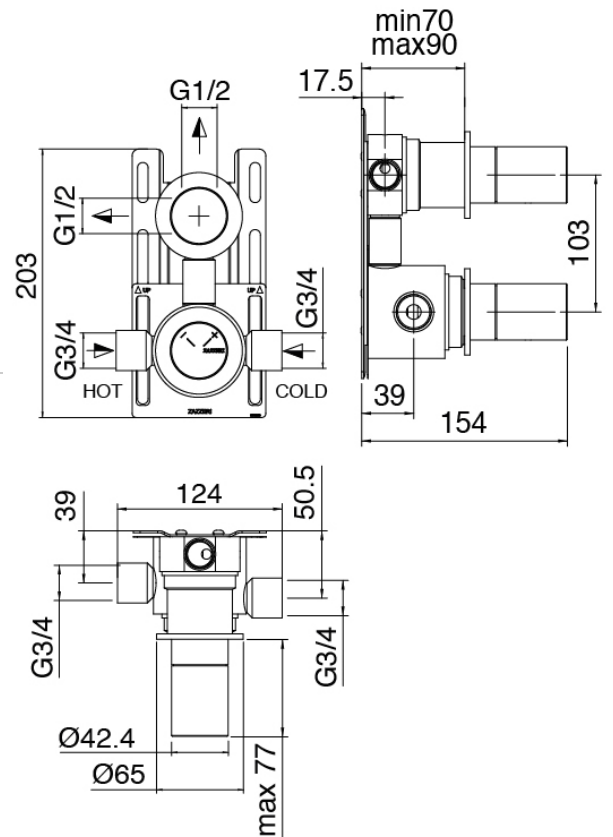

SURF - Built-in shower set

Codice kit: 6300 DDI-120

2-way concealed thermostatic mixer with showerhead and hand shower SURF

Componenti

Shower arm

Cod: 3600BR01A00

Shower arm

Shower head

Cod: 2900SO06A00

Antilimescale showerhead - D.315 mm - Inspectable

Handshower set Surf

Cod: 6300Q419A00

Shower set - Antilimescale handshower SURF water outlet and support

Concealed part

Cod: 3300D802A00

2-way concealed Smart thermostatic mixer (1 diverter with Stop) - concealed parts

Diverter

Cod: 6300Y408AA0

Diverter for thermostatic unit - external part

Thermostatic control

Cod: 6300T550AA0

Concealed thermostatic mixer - external parts

Finiture disponibili:

finiture speciali su richiesta salvo quantitativi minimi di ordine garantiti