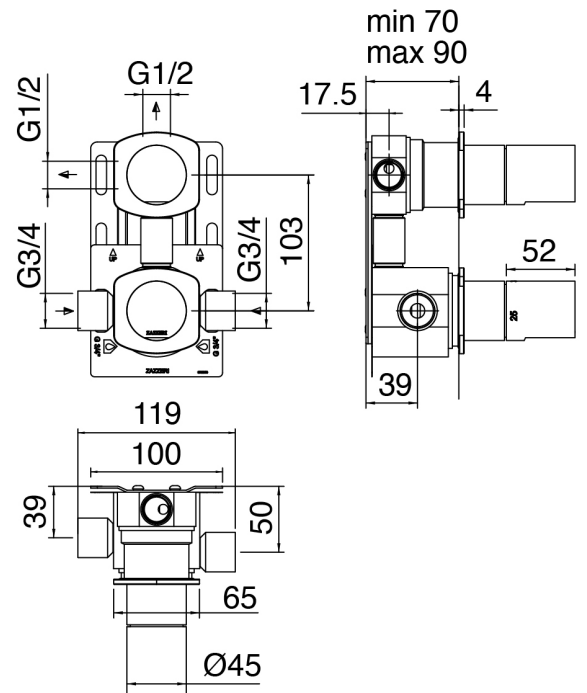

SURF - Built-in shower set

Codice kit: 6300 DDI-120

2-way concealed thermostatic mixer with showerhead and hand shower SURF

Componenti

Shower arm

Cod: 3600BR01A00

Shower arm

Shower head

Cod: 2900SO06A00

Antilimescale showerhead - D.315 mm - Inspectable

Handshower set Surf

Cod: 6300Q419A00

Shower set - Antilimescale handshower SURF water outlet and support

Concealed part

Cod: 3300D802A00

2-way concealed Smart thermostatic mixer (1 diverter with Stop) - concealed parts

Diverter

Cod: 6300Y408AA0

Diverter for thermostatic unit - external part

Thermostatic control

Cod: 6300T550AA0

Concealed thermostatic mixer - external parts

Finiture disponibili:

finiture speciali su richiesta salvo quantitativi minimi di ordine garantiti