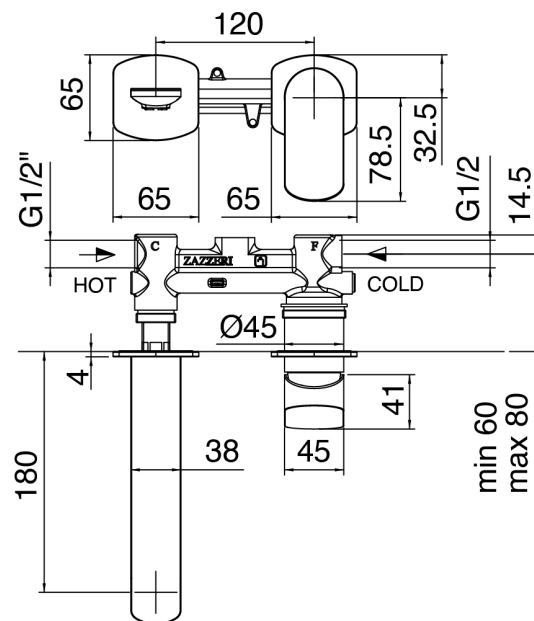

SURF - Built-in washbasin set

Codice kit: 6300 MLI-040

Built-in washbasin set

Componenti

Single-lever mixer

Cod: 6300A113AA0

Built-in washbasin set - Spout 180 mm - external part

Concealed part

Cod: 2900B113A00

Built-in washbasin set - concealed part

Finiture disponibili:

finiture speciali su richiesta salvo quantitativi minimi di ordine garantiti

chrome finish

CRCR

brushed steel

NFNF