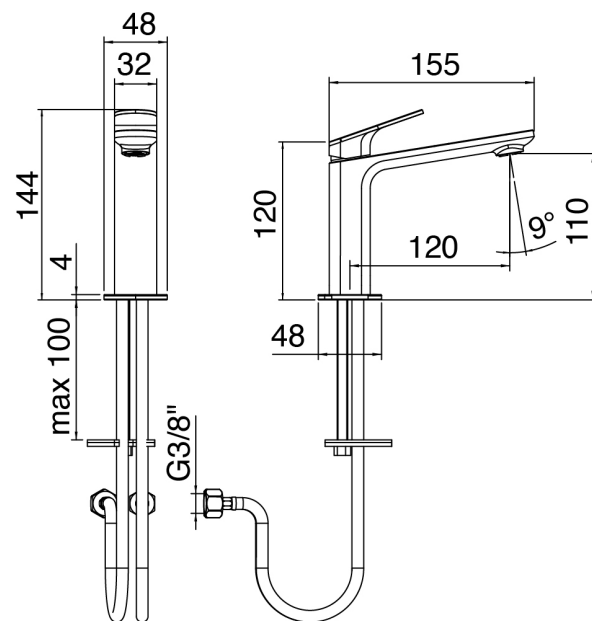

SURF - Washbasin mixer

Codice kit: 6300 MLX-020

Single lever washbasin mixer withplug

Componenti

Single-lever mixer

Cod: 63001106A00

Single lever washbasin mixer without plug - L155 x
H110 mm

Finiture disponibili: