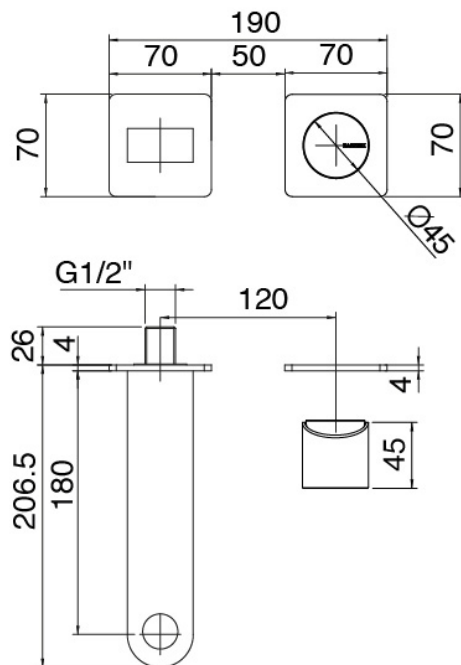

Modern - Built-in washbasin set

Codice kit: 3102 MLI-030

Built-in washbasin set

Componenti

Single-lever mixer

Cod: 3102A113A00

Built-in washbasin set - Spout 185 mm - external part

Lever

Cod: 3102MA02A00

Lever for built-in elements

Concealed part

Cod: 2900B113A00

Built-in washbasin set - concealed part

Finiture disponibili:

finiture speciali su richiesta salvo quantitativi minimi di ordine garantiti