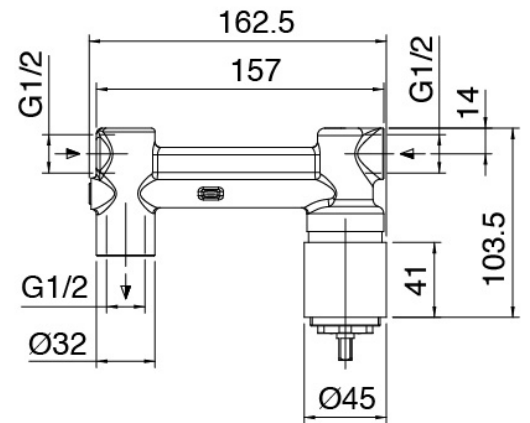

Modern - Built-in washbasin set

Codice kit: 3102 MLI-030

Built-in washbasin set

Componenti

Single-lever mixer

Cod: 3102A113A00

Built-in washbasin set - Spout 185 mm - external part

Lever

Cod: 3102MA02A00

Lever for built-in elements

Concealed part

Cod: 2900B113A00

Built-in washbasin set - concealed part

Finiture disponibili:

finiture speciali su richiesta salvo quantitativi minimi di ordine garantiti