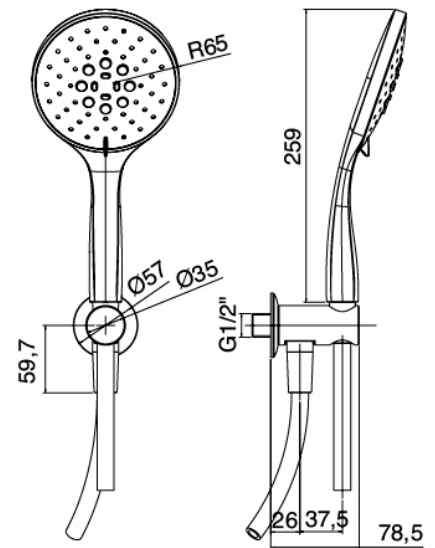

Modern - Shower arm with shower head and hand shower

Codice kit: 4600 DDI-060

Shower arm with shower head, hand shower and built-in mixer – 2 exits

Componenti

Shower arm

Cod: 3600BR01A00

Shower arm

Stand alone hand shower

Cod: 46000414A03

Antilimescale multipurpose handshower Diam. 130mm ECO AIR set with water outlet

Single-lever mixer

Cod: 46001401A00

Concealed shower mixer with diverter - Complete

Shower head

Cod: 4600SO02A00

Antimescale shower head ABS Diam. 200mm ECO

AIR

Finiture disponibili:

finiture speciali su richiesta salvo quantitativi minimi di ordine garantiti

cromo

CRCR