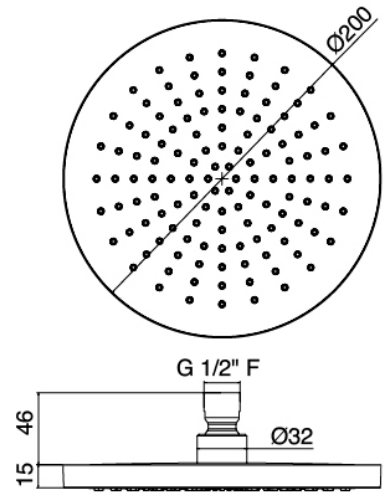

Modern - Shower arm with shower head and hand shower

Codice kit: 4600 DDI-060

Shower arm with shower head, hand shower and built-in mixer – 2 exits

Componenti

Shower arm

Cod: 3600BR01A00

Shower arm

Stand alone hand shower

Cod: 46000414A03

Antilimescale multipurpose handshower Diam. 130mm ECO AIR set with water outlet

Single-lever mixer

Cod: 46001401A00

Concealed shower mixer with diverter - Complete

Shower head

Cod: 4600SO02A00

Antimescale shower head ABS Diam. 200mm ECO

AIR

Finiture disponibili:

finiture speciali su richiesta salvo quantitativi minimi di ordine garantiti

cromo

CRCR