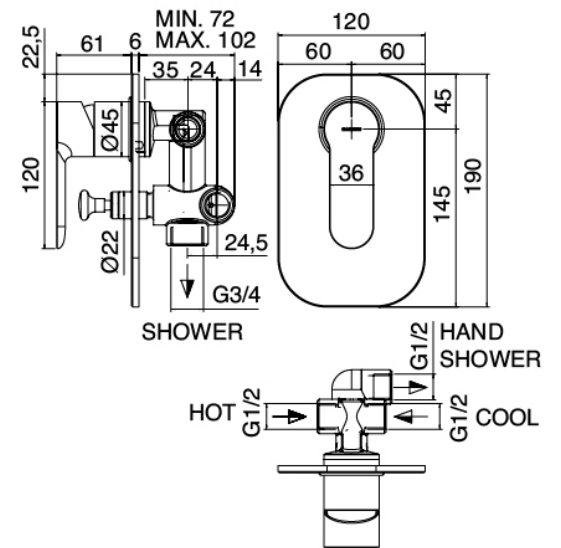

Modern - Shower arm with shower head and hand shower

Codice kit: 4600 DDI-060

Shower arm with shower head, hand shower and built-in mixer – 2 exits

Componenti

Shower arm

Cod: 3600BR01A00

Shower arm

Stand alone hand shower

Cod: 46000414A03

Antilimescale multipurpose handshower Diam. 130mm ECO AIR set with water outlet

Single-lever mixer

Cod: 46001401A00

Concealed shower mixer with diverter - Complete

Shower head

Cod: 4600SO02A00

Antimescale shower head ABS Diam. 200mm ECO

AIR

Finiture disponibili:

finiture speciali su richiesta salvo quantitativi minimi di ordine garantiti

cromo

CRCR