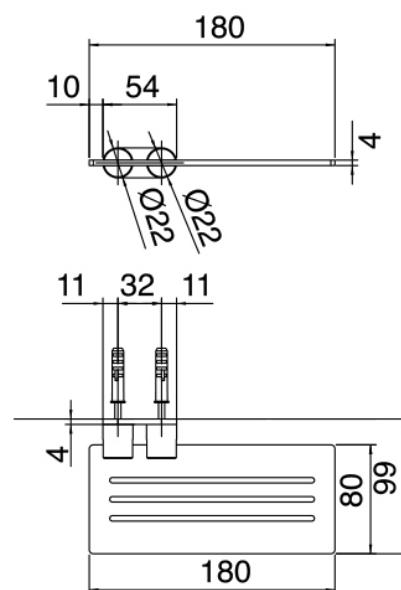

Q316 - Soap dish

Codice kit: 33A0 ACX-050

Soap dish

Componenti

Soap dish

Cod: 33A06220A00

Soap dish

Finiture disponibili: