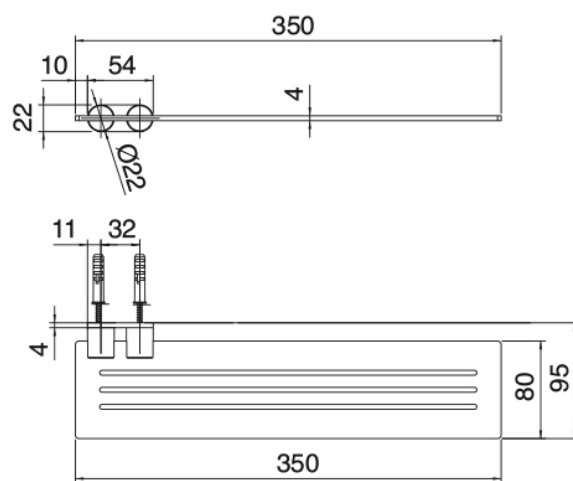

## Q316 - Shelf

Codice kit: 33A0 ACX-080

Shelf

## Accessories shelf

Cod: 33A06260A00

Shelf 350mm