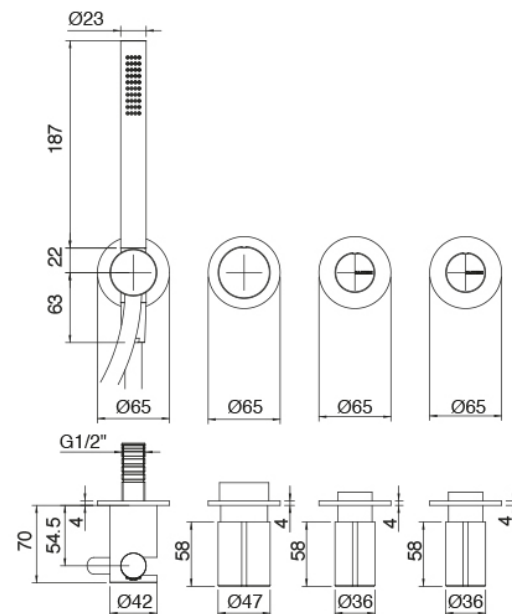

Q316 - Hygienic Handshower

Codice kit: 33A0 ACX-110

Concealed shower mixer with Hygienic Handshower

Componenti

Concealed part

Cod: 3301B401A01

3 holes built-in shower with 2-ways diverter and handshower - concealed part

3 holes tap control

Cod: 3301X401A01

3 holes built-in shower with 2-ways diverter and handshower (without flexible) - external part

Washbasin spout

Cod: 33000403A00

Wall mtd washbasin spout - L 160 mm

Finiture disponibili: