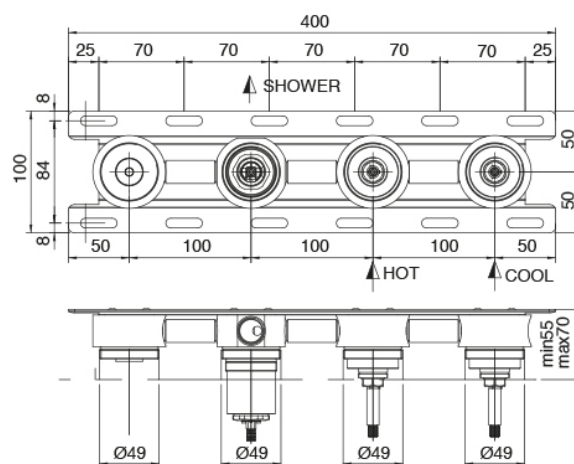

Q316 - Hygienic Handshower

Codice kit: 33A0 ACX-110

Concealed shower mixer with Hygienic Handshower

Componenti

Concealed part

Cod: 3301B401A01

3 holes built-in shower with 2-ways diverter and handshower - concealed part

3 holes tap control

Cod: 3301X401A01

3 holes built-in shower with 2-ways diverter and handshower (without flexible) - external part

Washbasin spout

Cod: 33000403A00

Wall mtd washbasin spout - L 160 mm

Finiture disponibili: