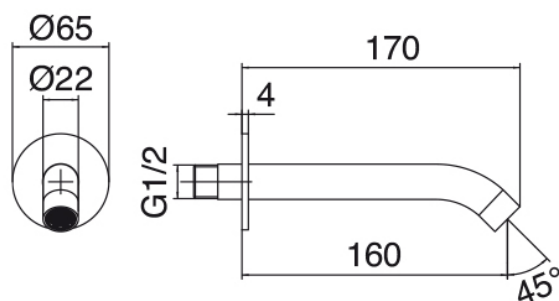

Q316 - Hygienic Handshower

Codice kit: 33A0 ACX-110

Concealed shower mixer with Hygienic Handshower

Componenti

Concealed part

Cod: 3301B401A01

3 holes built-in shower with 2-ways diverter and handshower - concealed part

3 holes tap control

Cod: 3301X401A01

3 holes built-in shower with 2-ways diverter and handshower (without flexible) - external part

Washbasin spout

Cod: 33000403A00

Wall mtd washbasin spout - L 160 mm

Finiture disponibili: