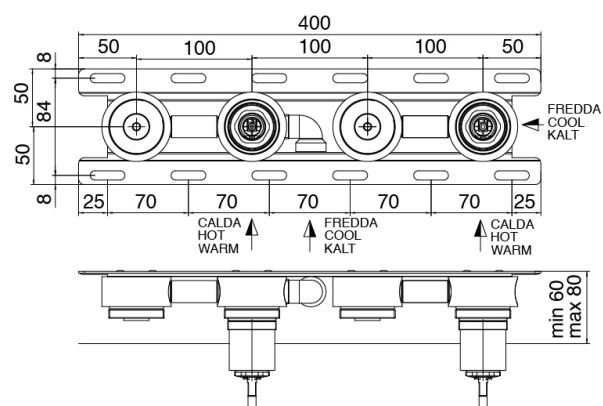

Modern - Built-in bathtub set

Codice kit: 3300 EVI-090

Built-in bathtub set (without flexible) - Two mixers

Componenti

Concealed part

Cod: 3300I401AB0

Built-in bathtub set - concealed part - Two mixers

Mixer set with spout

Cod: 3300J401AA0

Built-in bathtub set - without plate and flexible -
external part - Two mixers - Without flexible

Flexible L=150mm

Cod: 3300N504A00

PVC flexible pipe for handshower - Black - L 1,5m

Finiture disponibili: