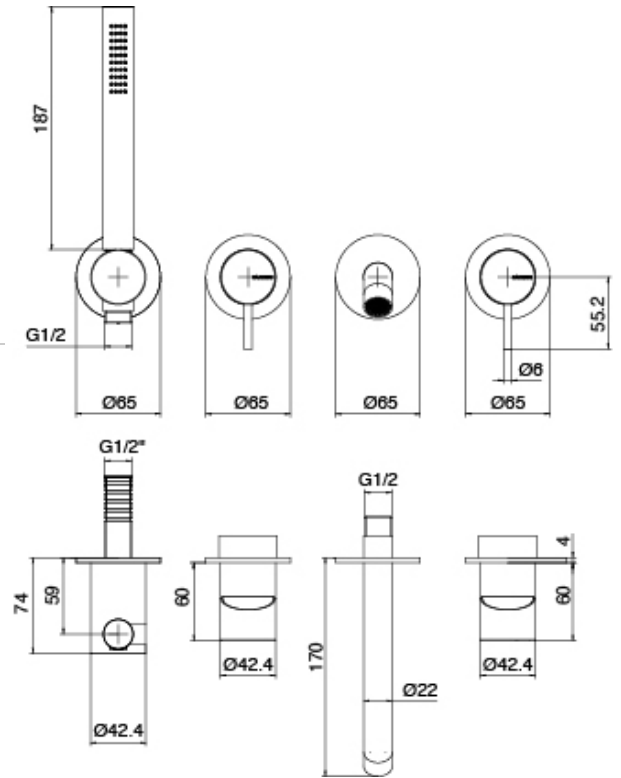

Modern - Built-in bathtub set

Codice kit: 3300 EVI-090

Built-in bathtub set (without flexible) - Two mixers

Componenti

Concealed part

Cod: 3300I401AB0

Built-in bathtub set - concealed part - Two mixers

Mixer set with spout

Cod: 3300J401AA0

Built-in bathtub set - without plate and flexible -
external part - Two mixers - Without flexible

Flexible L=150mm

Cod: 3300N504A00

PVC flexible pipe for handshower - Black - L 1,5m

Finiture disponibili: