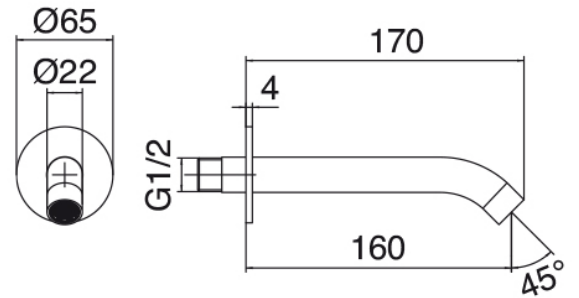

3 holes tap control

Cod: 3301X401A01

3 holes built-in shower with 2-ways diverter and handshower (without flexible) - external part

Washbasin spout

Cod: 33000403A00

Wall mtd washbasin spout - L 160 mm

Finiture disponibili: