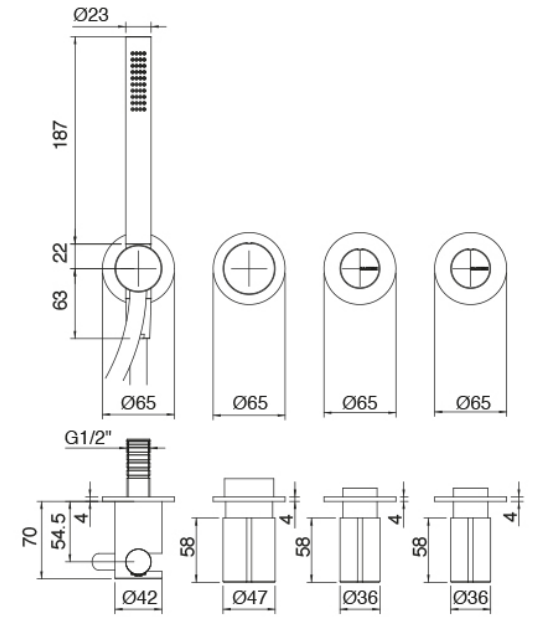

Modern - Built-in bathtub set

Codice kit: 3301 GVI-100

Traditional built-in bathtub set – Two exits

Componenti

Concealed part

Cod: 3301B401A01

3 holes built-in shower with 2-ways diverter and handshower - concealed part

3 holes tap control

Cod: 3301X401A01

3 holes built-in shower with 2-ways diverter and handshower (without flexible) - external part

Washbasin spout

Cod: 33000403A00

Wall mtd washbasin spout - L 160 mm

Finiture disponibili: