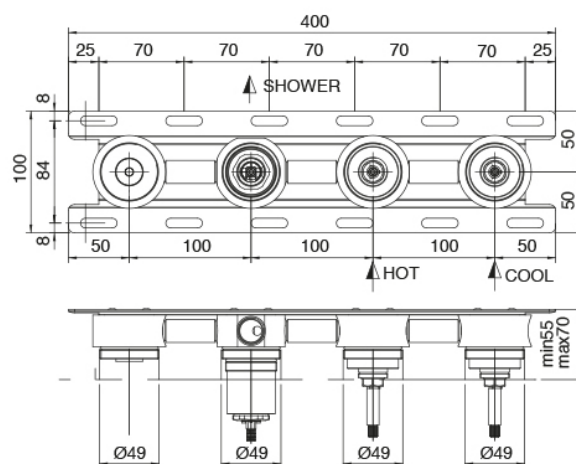

Modern - Built-in bathtub set

Codice kit: 3301 GVI-100

Traditional built-in bathtub set – Two exits

Componenti

Concealed part

Cod: 3301B401A01

3 holes built-in shower with 2-ways diverter and handshower - concealed part

3 holes tap control

Cod: 3301X401A01

3 holes built-in shower with 2-ways diverter and handshower (without flexible) - external part

Washbasin spout

Cod: 33000403A00

Wall mtd washbasin spout - L 160 mm

Finiture disponibili: