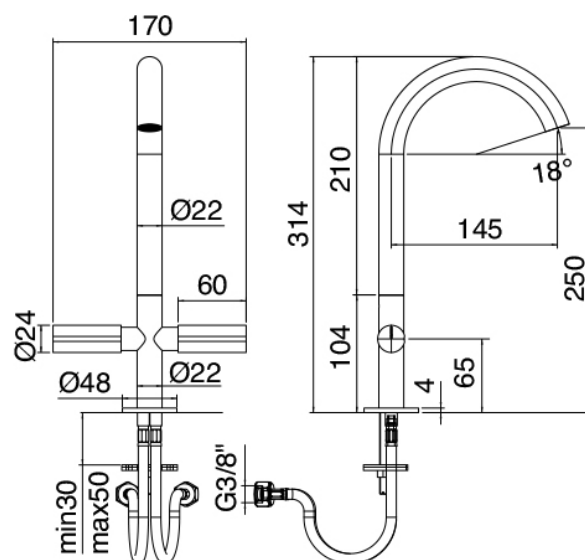

Modern - Traditional built-in washbasin tap

Codice kit: 3301 BLX-130

Traditional washbasin tap single-hole revolving spout without plug

Componenti

Single-hole sink

Cod: 33013103ALO

Single-hole sink mixer set w/revolving spout - 145 x h250mm