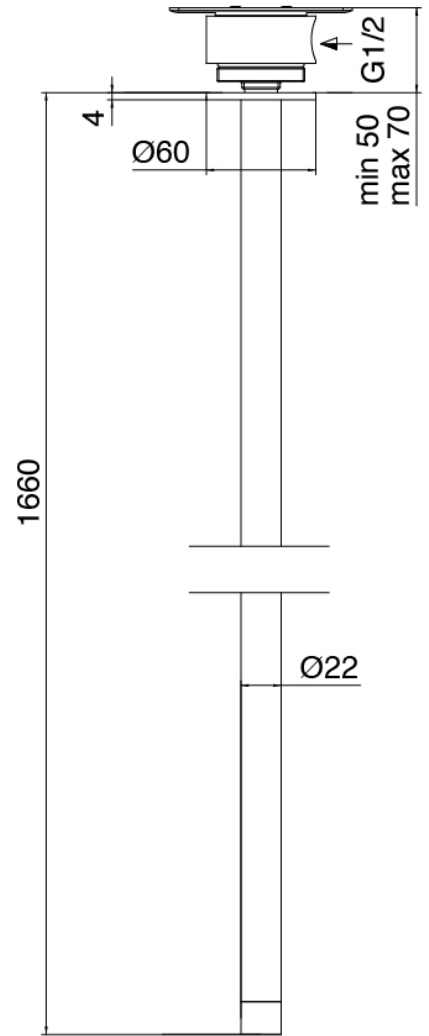

### Handshower stand alone

Cod: 3300Z419A04

Handshower set, with Diam. 30mm handshower, water outlet and support - without flexible

### Ceiling-mounted shower head

Cod: 3300T623A00

Ceiling-mounted shower head - 700mm

**Concealed part**

Cod: 3300B110A00

Ceiling-mounted - concealed part

### Flexible L=150mm

Cod: 3300N504A00

PVC flexible pipe for handshower - Black - L 1,5m