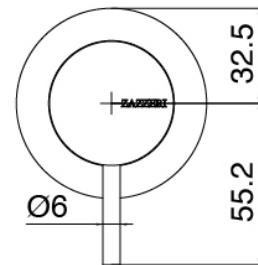

In-line concealed valves

Cod: 3300Y407AA0

In-line concealed valves - external parts

Thermostatic control

Cod: 3300T550AA0

Concealed thermostatic mixer - external parts