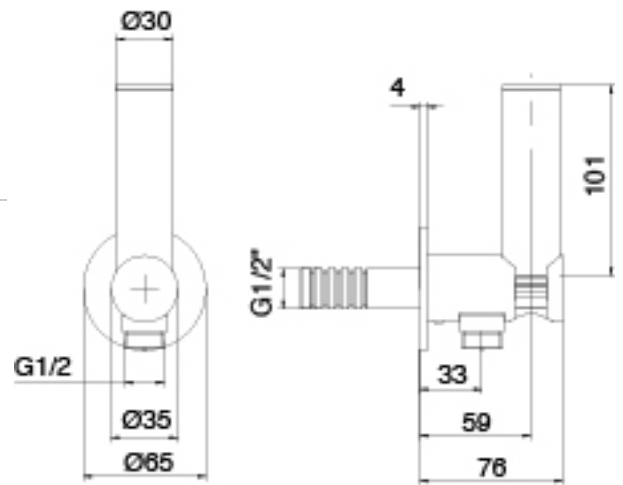

### Handshower stand alone

Cod: 3300Z419A04

Handshower set, with Diam. 30mm handshower, water outlet and support - without flexible

### Flexible L=150mm

Cod: 3300N504A00

PVC flexible pipe for handshower - Black - L 1,5m