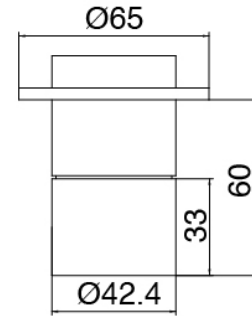

In-line concealed valves

Cod: 3300Y407AA0

In-line concealed valves - external parts