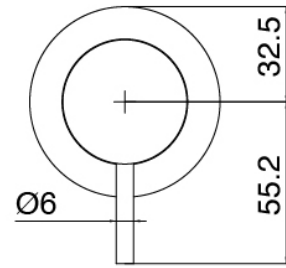

In-line concealed valves

Cod: 3300Y407AA0

In-line concealed valves - external parts