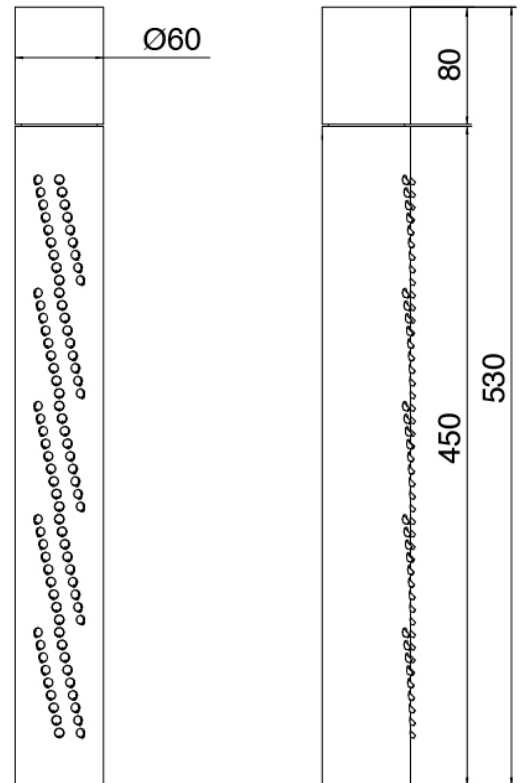

Revolving showerhead with Flyfall

Cod: 3300SO05A00

Ceiling-mounted revolving tubular showerhead with Flyfall

Flexible L=150mm

Cod: 3300N504A00

PVC flexible pipe for handshower - Black - L 1,5m

Finiture disponibili:

finiture speciali su richiesta salvo quantitativi minimi di ordine garantiti

brush steel

ASAS

Anthracite

APAP

Copper bronze

BPBP