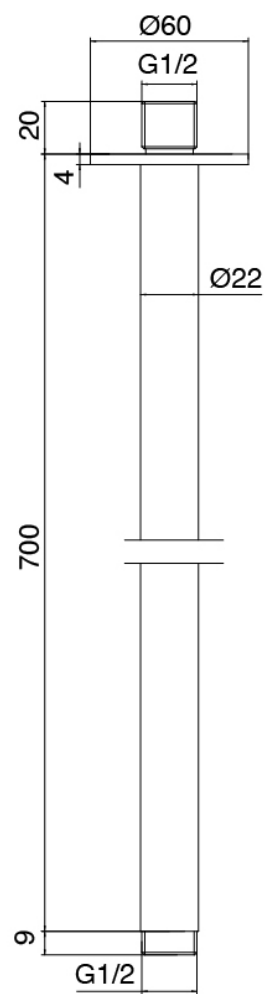

### Concealed part

Cod: 33000802A00

2-way concealed thermostatic mixer - concealed parts

### Handshower stand alone

Cod: 3300Z419A04

Handshower set, with Diam. 30mm handshower, water outlet and support - without flexible

### Ceiling-mounted shower head

Cod: 3300T623A00

Ceiling-mounted shower head - 700mm

**Concealed part**

Cod: 3300B110A00

Ceiling-mounted - concealed part

### Flexible L=150mm

Cod: 3300N504A00

PVC flexible pipe for handshower - Black - L 1,5m