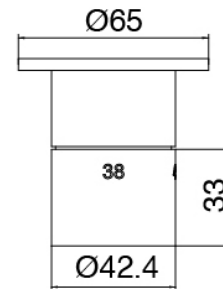

Thermostatic control

Cod: 3300T550AA0

Concealed thermostatic mixer - external parts