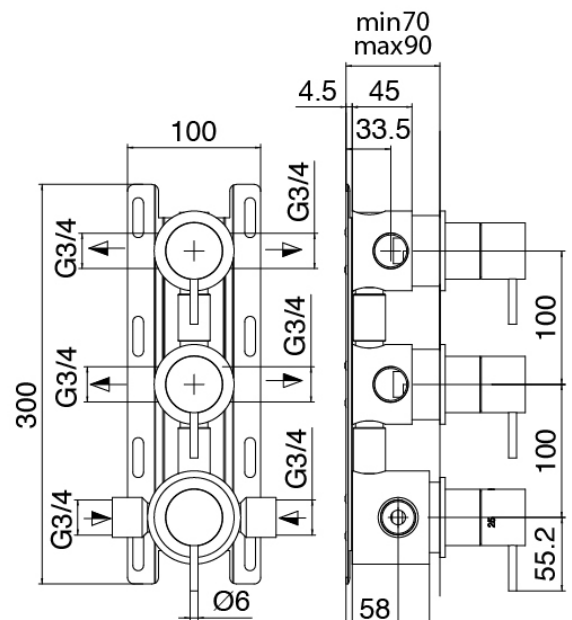

### Concealed part

Cod: 33000802A00

2-way concealed thermostatic mixer - concealed parts

### Handshower stand alone

Cod: 3300Z419A04

Handshower set, with Diam. 30mm handshower, water outlet and support - without flexible

### Flexible L=150mm

Cod: 3300N504A00

PVC flexible pipe for handshower - Black - L 1,5m