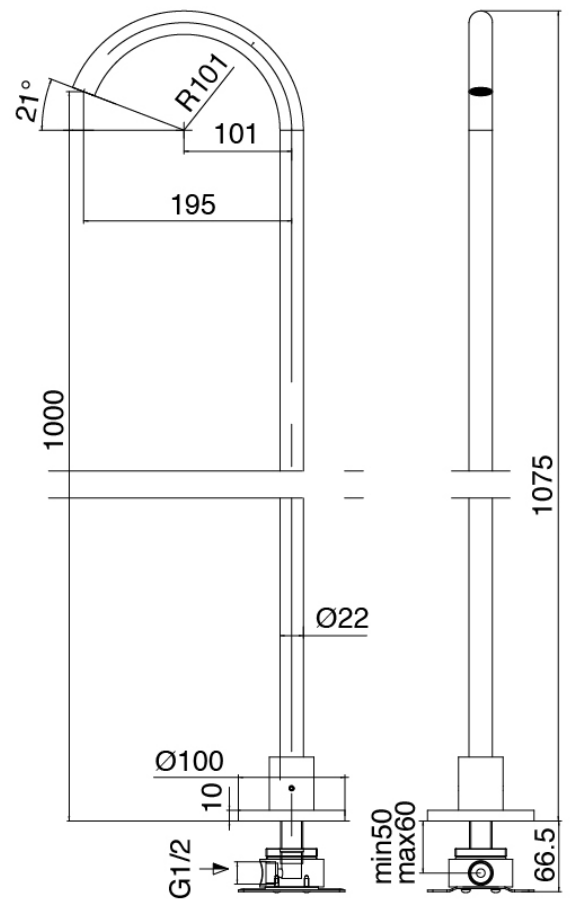

## Modern - Bathtub set

Codice kit: 3305 EVY-110

3-holes bathtub set mixer with column-mounted washbasin spout – 2 exits

### Concealed part

Cod: 3300B099A00

Column-mounted - Built-in part

### Column-mounted washbasin spout

Cod: 3300V099A00

Column-mounted washbasin spout - 725mm -  
external part

### Mixer set with spout

Cod: 3305N498A01

3-hole bathtub set - without spout