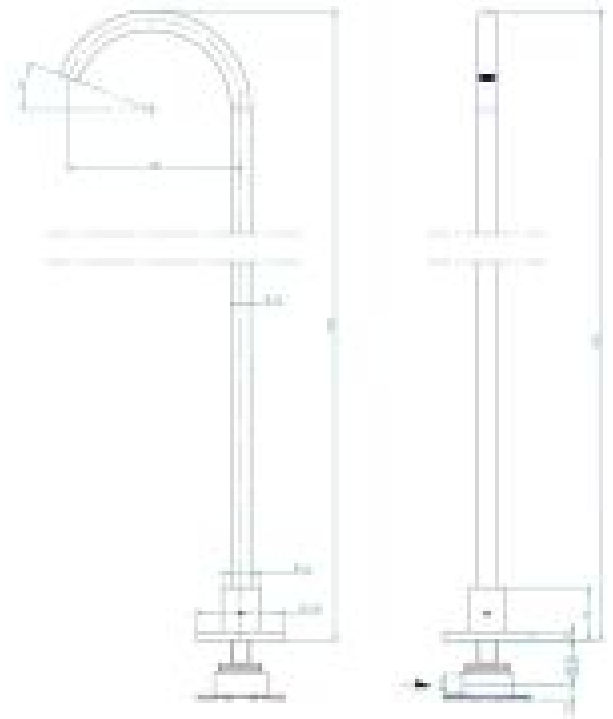

## Modern - Bathtub set

Codice kit: 3305 EVY-110

3-holes bathtub set mixer with column-mounted washbasin spout – 2 exits

### Concealed part

Cod: 3300B099A00

Column-mounted - Built-in part

### Column-mounted washbasin spout

Cod: 3300V099A00

Column-mounted washbasin spout - 725mm -  
external part

### Mixer set with spout

Cod: 3305N498A01

3-hole bathtub set - without spout