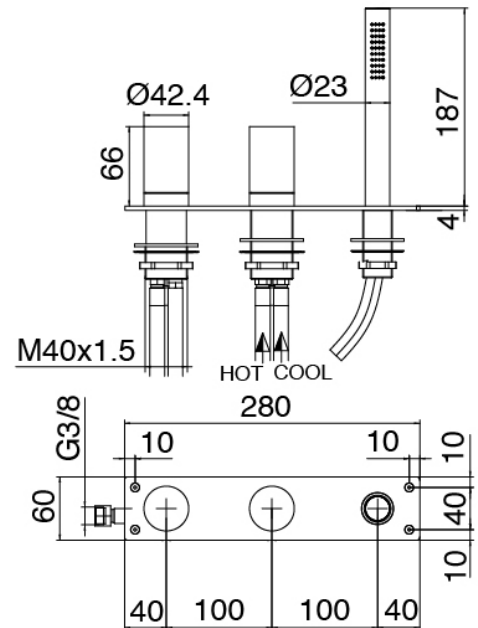

### Column-mounted washbasin spout

Cod: 3300V099A00

Column-mounted washbasin spout - 725mm -  
external part

### Mixer set with spout

Cod: 3305N498A01

3-hole bathtub set - without spout