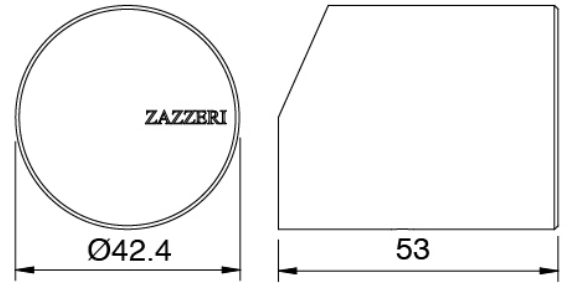

Handle (MA03_sh)

Cod: 3305MA03A00
HANDLE MA03 Handle for built-in
parts/washbasin/freestanding bathtub