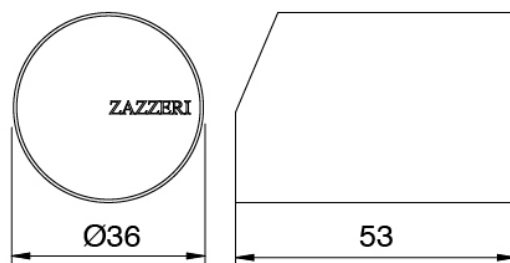

Handle

Cod: 3305MA01A00

HANDLE MA01 Handle for washbasin/bidet mixer

Finiture disponibili:

finiture speciali su richiesta salvo quantitativi minimi di ordine garantiti

brush steel

ASAS

antracite

APAP

bronzorame

BPBP

carbon

KPKP

rame

RPRP