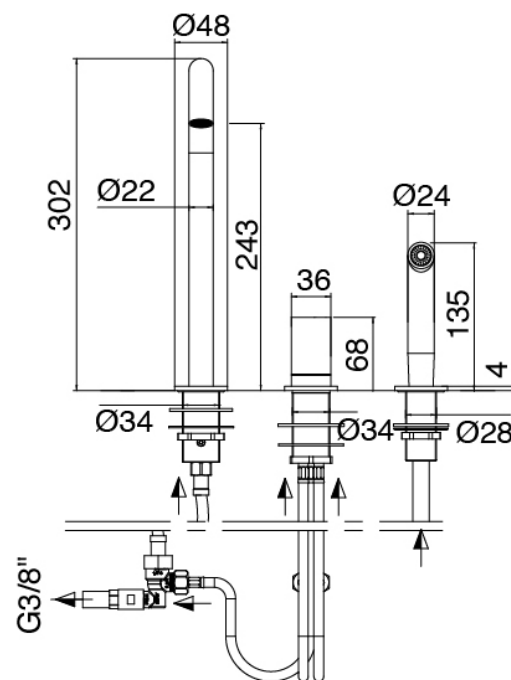

Modern - Single lever sink mixer

Codice kit: 3305 MLX-170

Single lever sink mixer with removable hand shower

Componenti

Single lever sink mixer with hand shower

Cod: 33051101A03

Single lever sink mixer with revolving spout and removable hand shower

Handle

Cod: 3305MA01A00

HANDLE MA01 Handle for washbasin/bidet mixer

Finiture disponibili:

finiture speciali su richiesta salvo quantitativi minimi di ordine garantiti

brush steel

ASAS

antracite