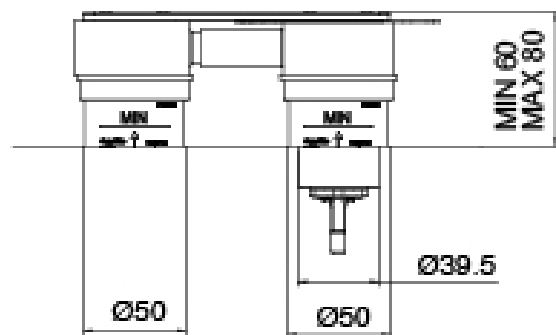

### Single-lever mixer

Cod: 3305A113A00

Built-in washbasin set - external part

### Concealed part (3300B113)

Cod: 3300B113A00

Built-in washbasin set - external part