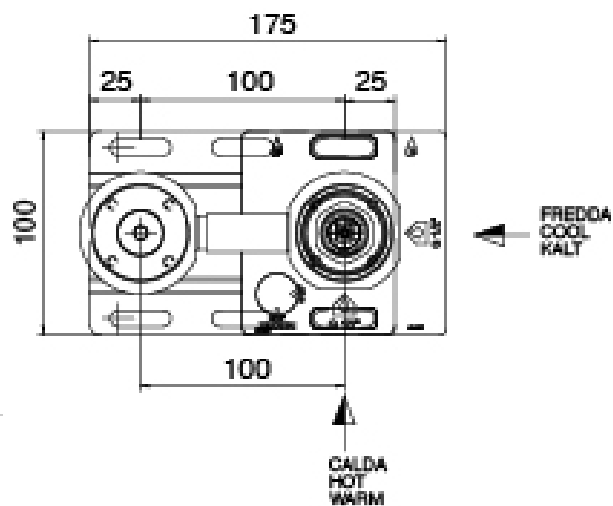

### Single-lever mixer

Cod: 3305A113A00

Built-in washbasin set - external part

### Concealed part (3300B113)

Cod: 3300B113A00

Built-in washbasin set - external part