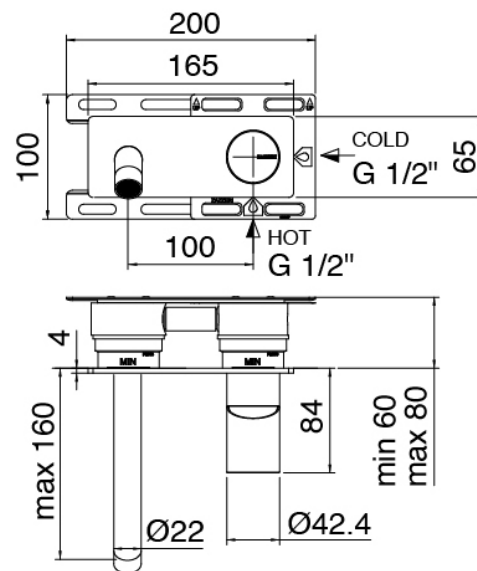

### Single-lever mixer

Cod: 3305A113A00

Built-in washbasin set - external part

### Concealed part (3300B113)

Cod: 3300B113A00

Built-in washbasin set - external part