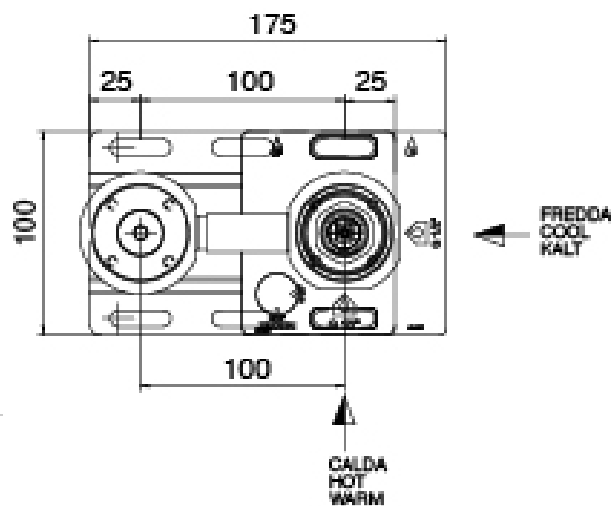

Modern - Built-in washbasin set

Codice kit: 3305 MLI-050

Built-in washbasin set

Componenti

Single-lever mixer

Cod: 3305A113AAL

Built-in washbasin set - spout 180 mm - external part

Concealed part (3300B113)

Cod: 3300B113A00

Built-in washbasin set - external part

Handle MA02 Z316_sh

Cod: 3305MA02A00

HANDLE MA02 Handle for built-in parts

Finiture disponibili:

finiture speciali su richiesta salvo quantitativi minimi di ordine garantiti