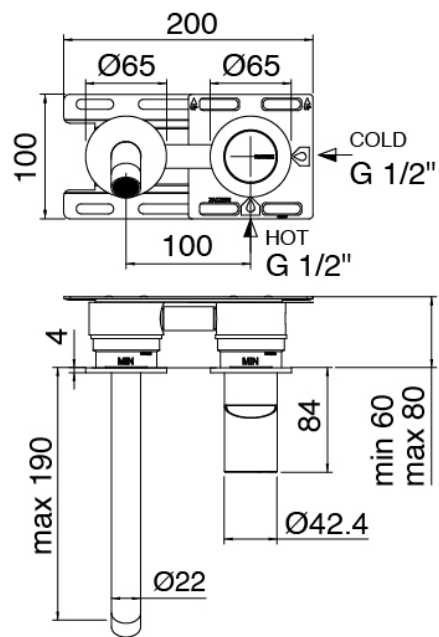

Modern - Built-in washbasin set

Codice kit: 3305 MLI-050

Built-in washbasin set

Componenti

Single-lever mixer

Cod: 3305A113AAL

Built-in washbasin set - spout 180 mm - external part

Concealed part (3300B113)

Cod: 3300B113A00

Built-in washbasin set - external part

Handle MA02 Z316_sh

Cod: 3305MA02A00

HANDLE MA02 Handle for built-in parts

Finiture disponibili:

finiture speciali su richiesta salvo quantitativi minimi di ordine garantiti