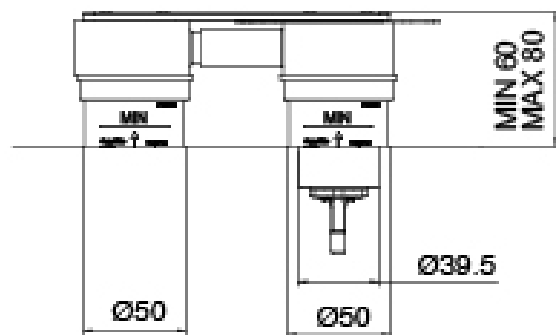

Modern - Built-in washbasin set

Codice kit: 3305 MLI-050

Built-in washbasin set

Componenti

Single-lever mixer

Cod: 3305A113AAL

Built-in washbasin set - spout 180 mm - external part

Concealed part (3300B113)

Cod: 3300B113A00

Built-in washbasin set - external part

Handle MA02 Z316_sh

Cod: 3305MA02A00

HANDLE MA02 Handle for built-in parts

Finiture disponibili:

finiture speciali su richiesta salvo quantitativi minimi di ordine garantiti