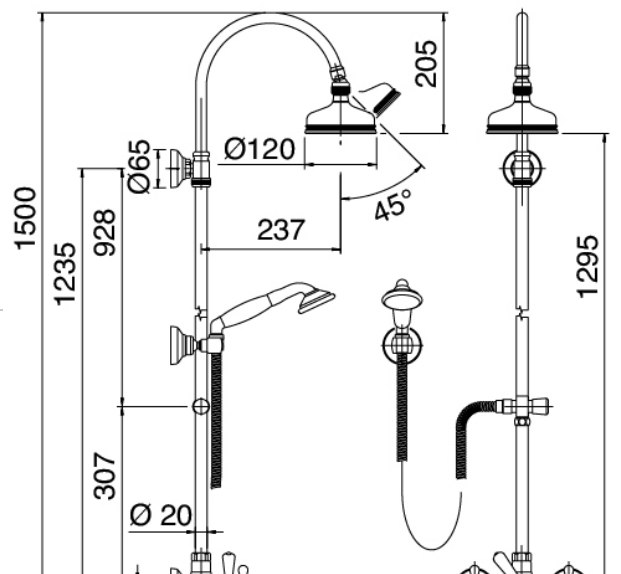

Classic - External bathtub/shower

Codice kit: 2002 WDP-130

Traditional external bathtub/shower with pole – 3 exits

Componenti

Tap set with spout

Cod: 20020619A00

Wall mtd bathtub and shower

Shower head

Cod: 2900SO01A00

Shower outlet

Finiture disponibili:

finiture speciali su richiesta salvo quantitativi minimi di ordine garantiti

cromo

CRCR

brunito

BRBR