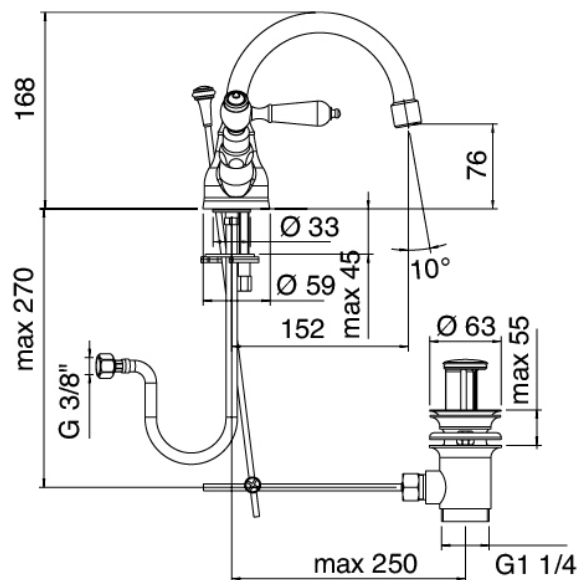

Classic - Traditional tap bidet

Codice kit: 2003 RBX-080

Traditional bidet tap fittings with revolving spout with drain

Componenti

Single-hole mixer

Cod: 20033201A00

Bidet set w/revolv. spout

Finiture disponibili: